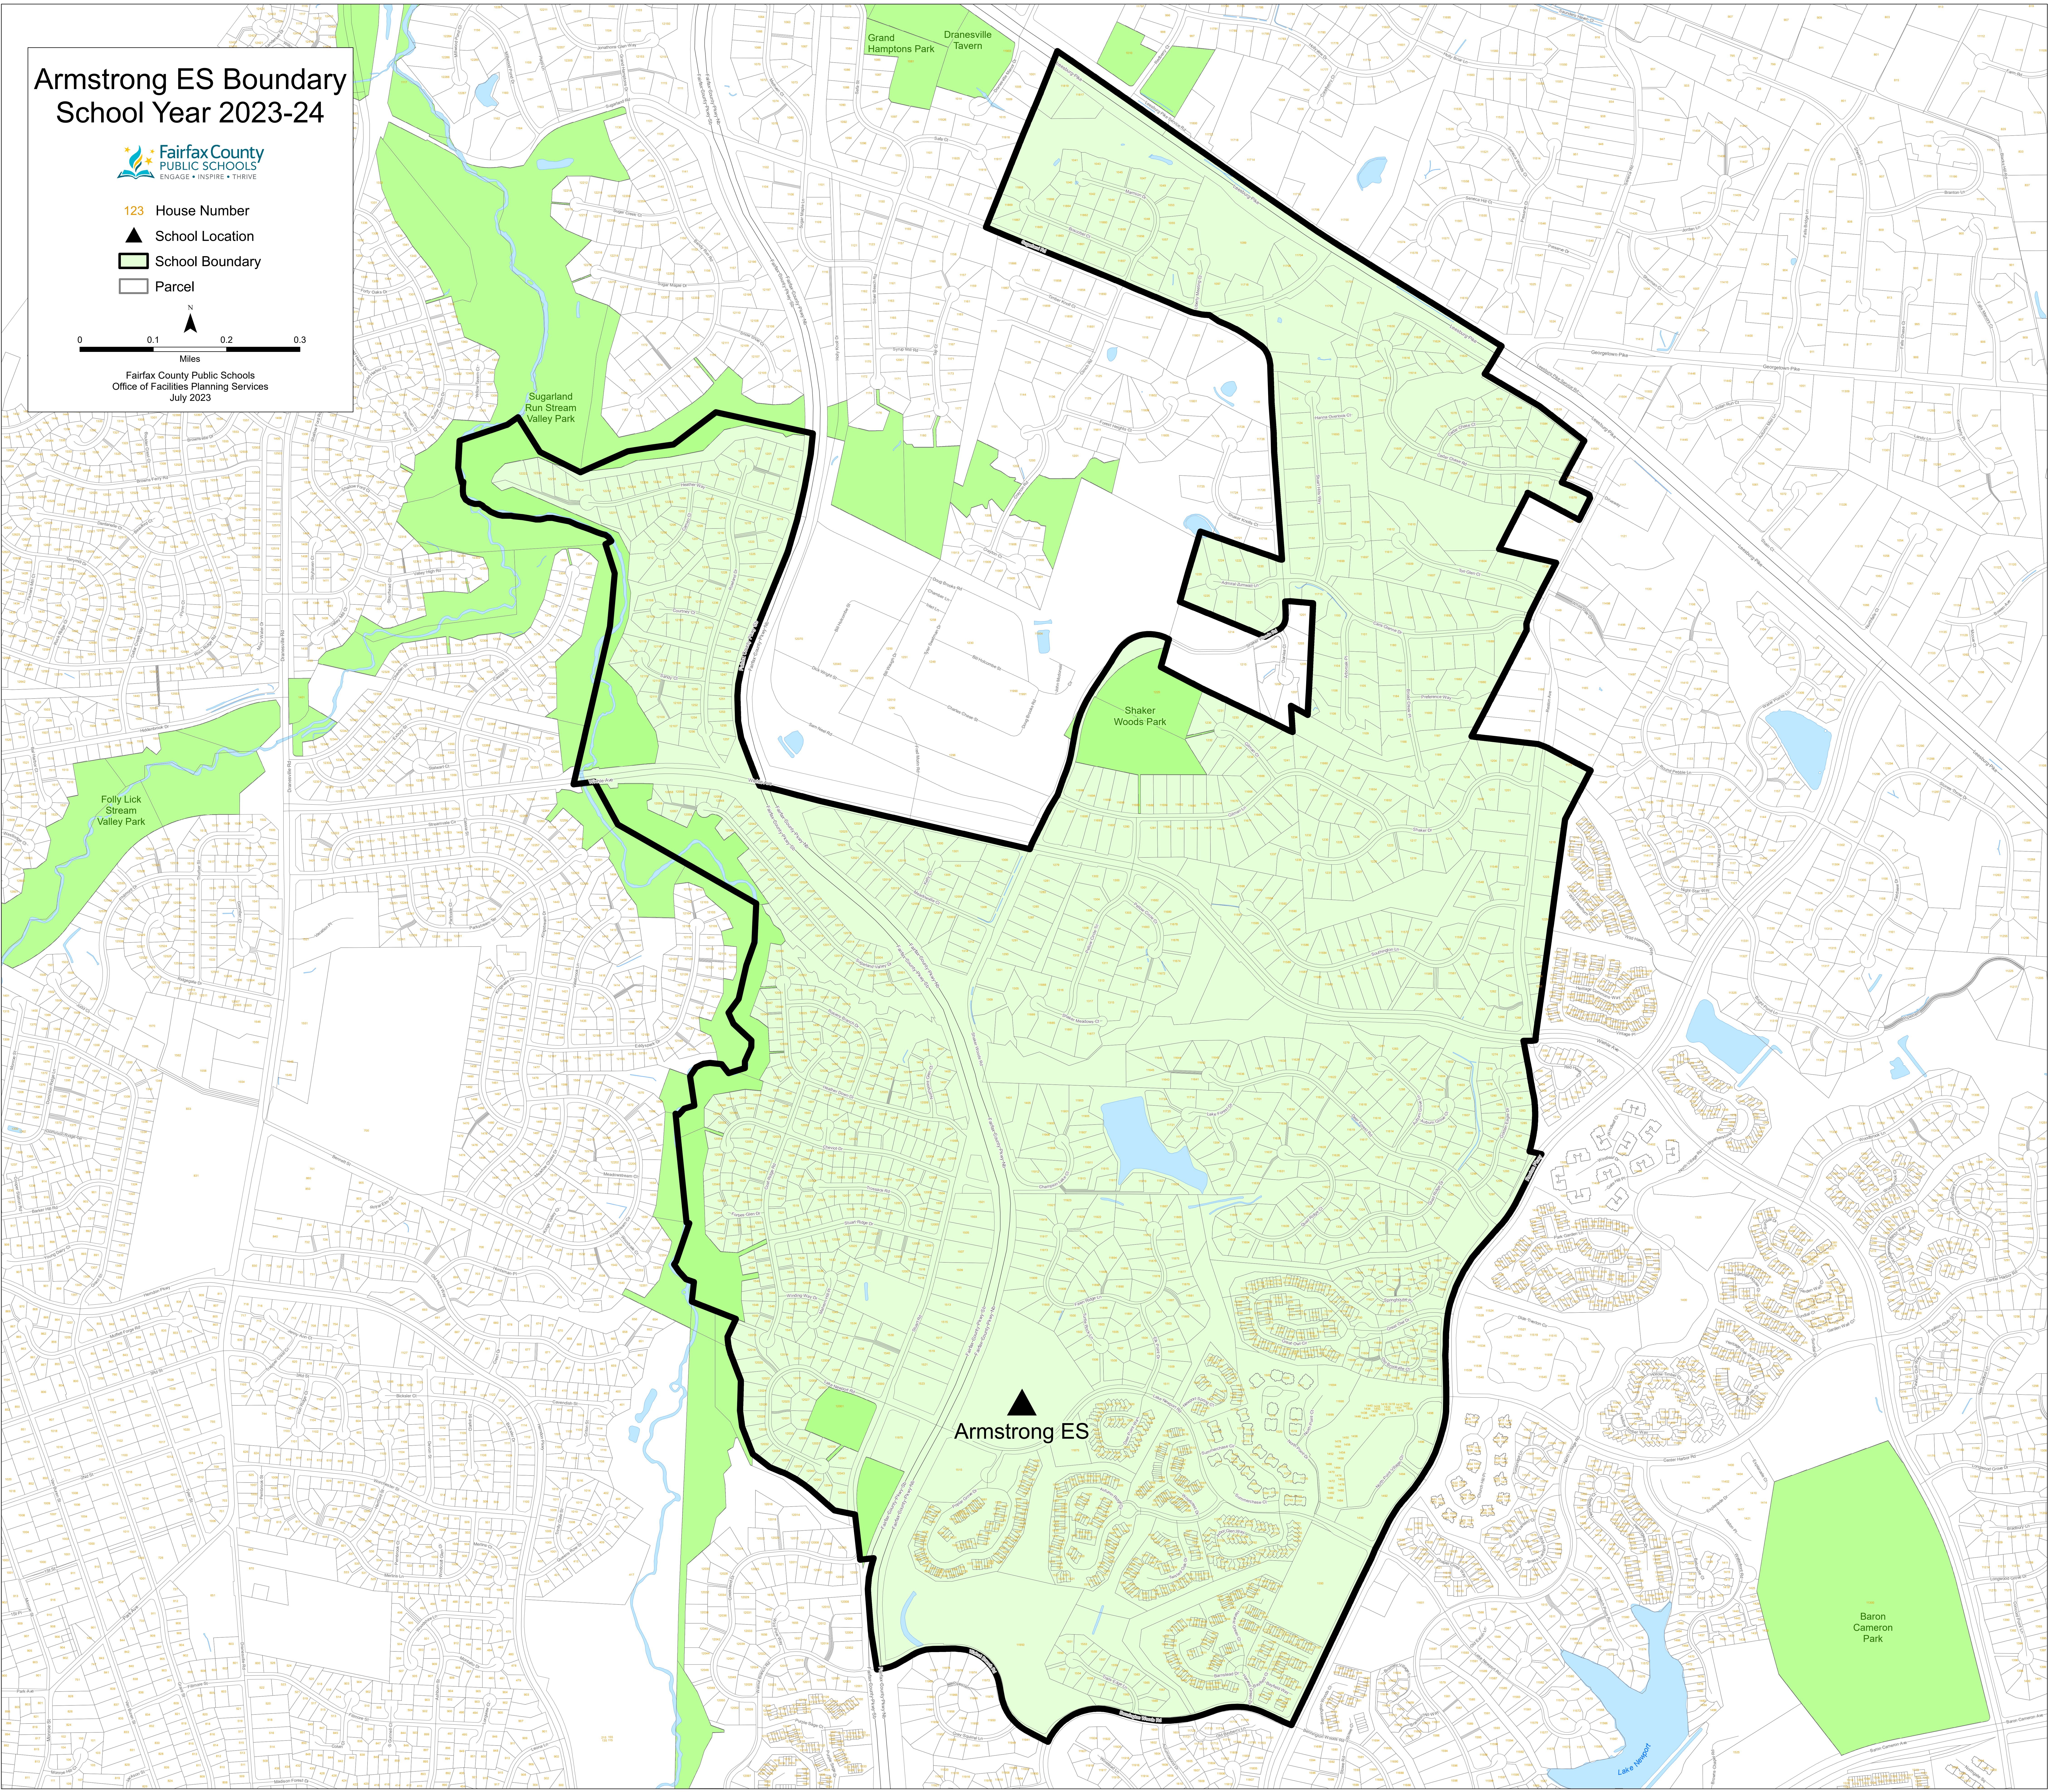

Armstrong ES Boundary School Year 2023-24

123 House Number

▲ School Location

▭ School Boundary

▭ Parcel

Fairfax County Public Schools
Office of Facilities Planning Services
July 2023

Grand
Hamptons Park
Dranesville
Tavern

Sugarland
Run Stream
Valley Park

Shaker
Woods Park

Folly Lick
Stream
Valley Park

▲
Armstrong ES

Baron
Cameron
Park

Lake of the
Woodlands