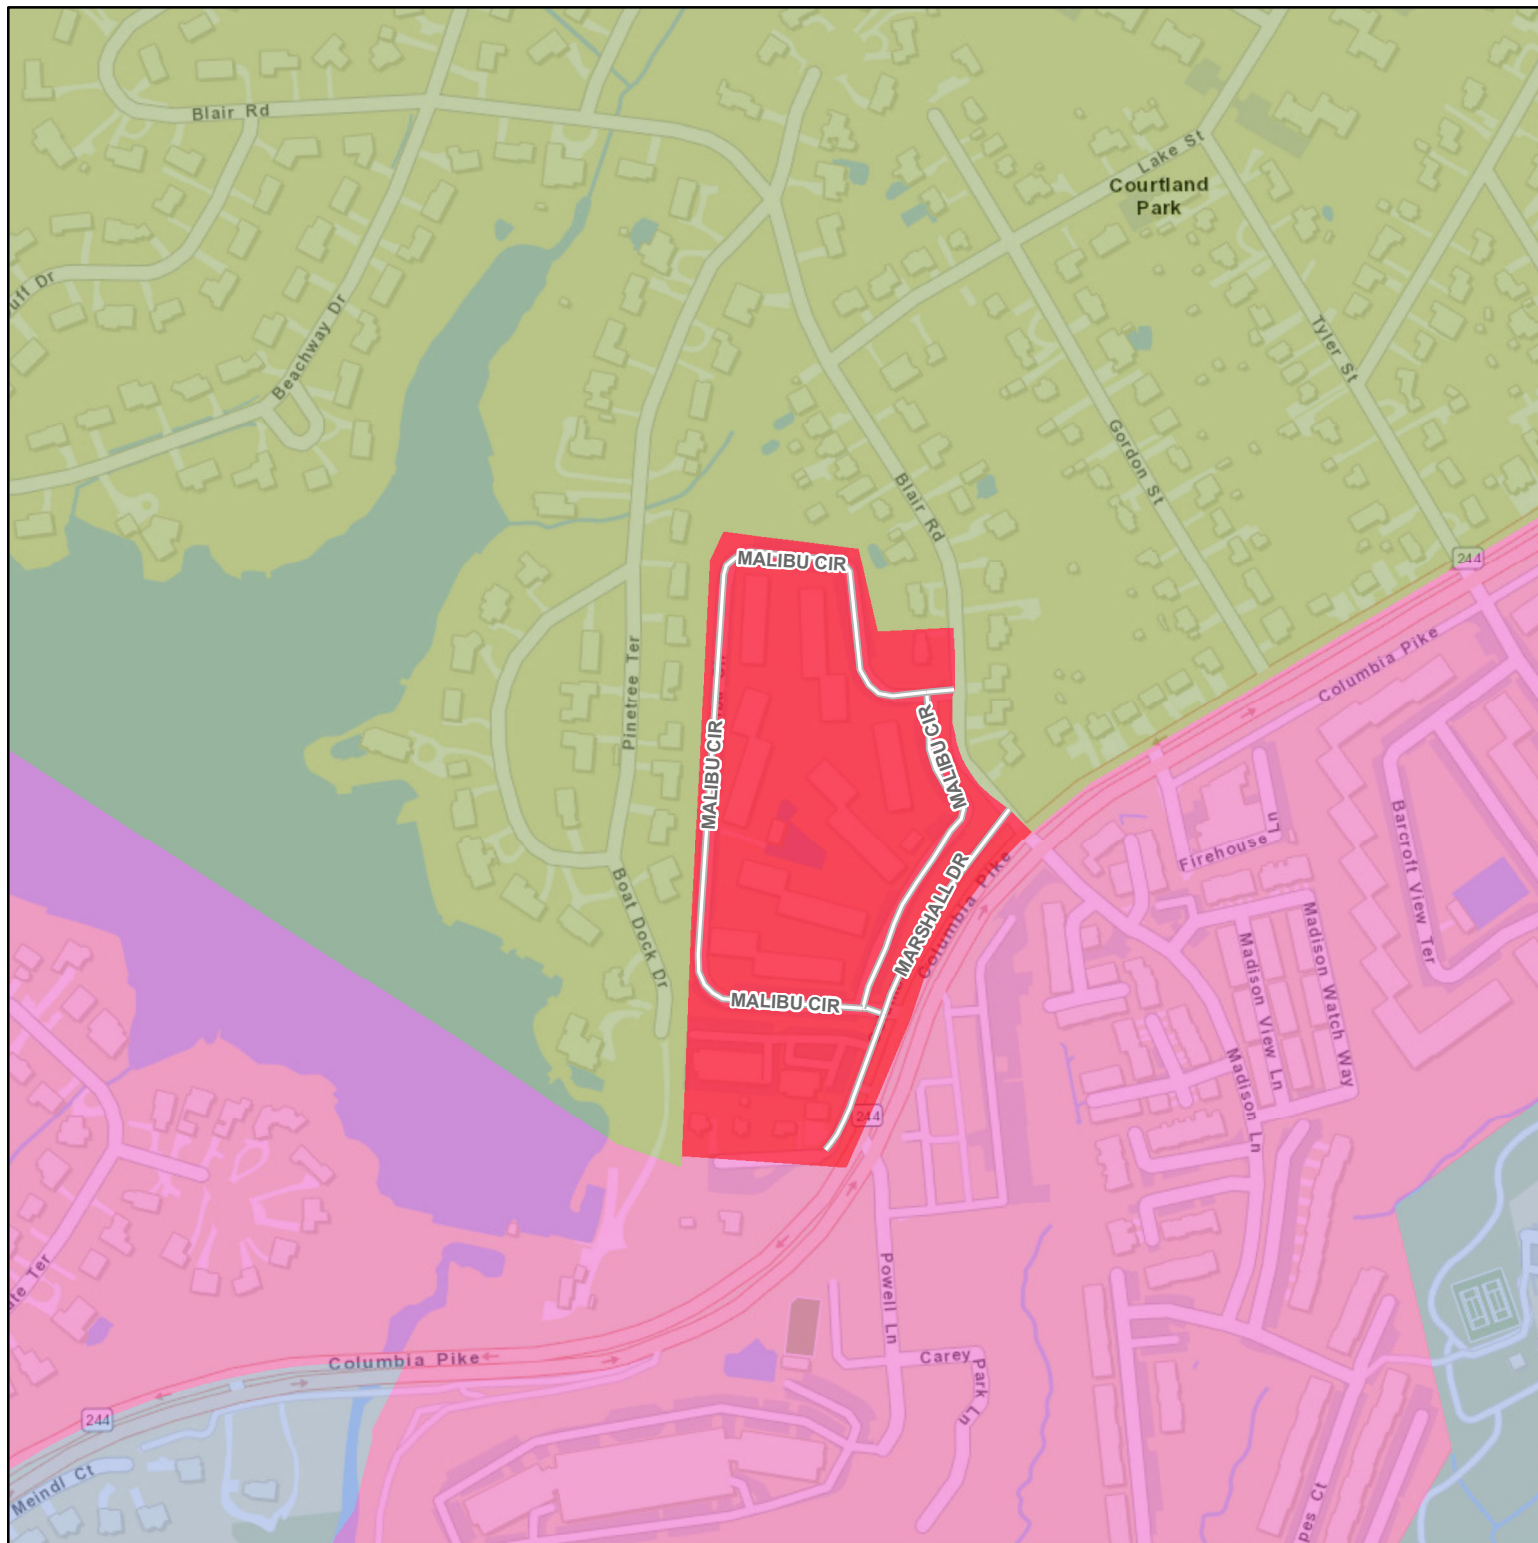

Belvedere ES to Bailey's/Bailey's Upper ES Boundary Change Area

The boundary change area on this map is for illustrative purposes only.

The boundary change is effective for the 2021-22 school year and is being implemented through phasing by grade level, which is not shown on this map.

For questions about a school assignment, please refer to the street listing and/or contact the Office of Facilities Planning at 571-423-2320.

Legend

- Area Reassigned
- **Elementary School Boundaries SY 2020-21**
- Bailey's & Bailey's Upper ES
- Beech Tree ES
- Belvedere ES
- Glen Forest ES
- Mason Crest ES
- Parklawn ES
- Sleepy Hollow ES