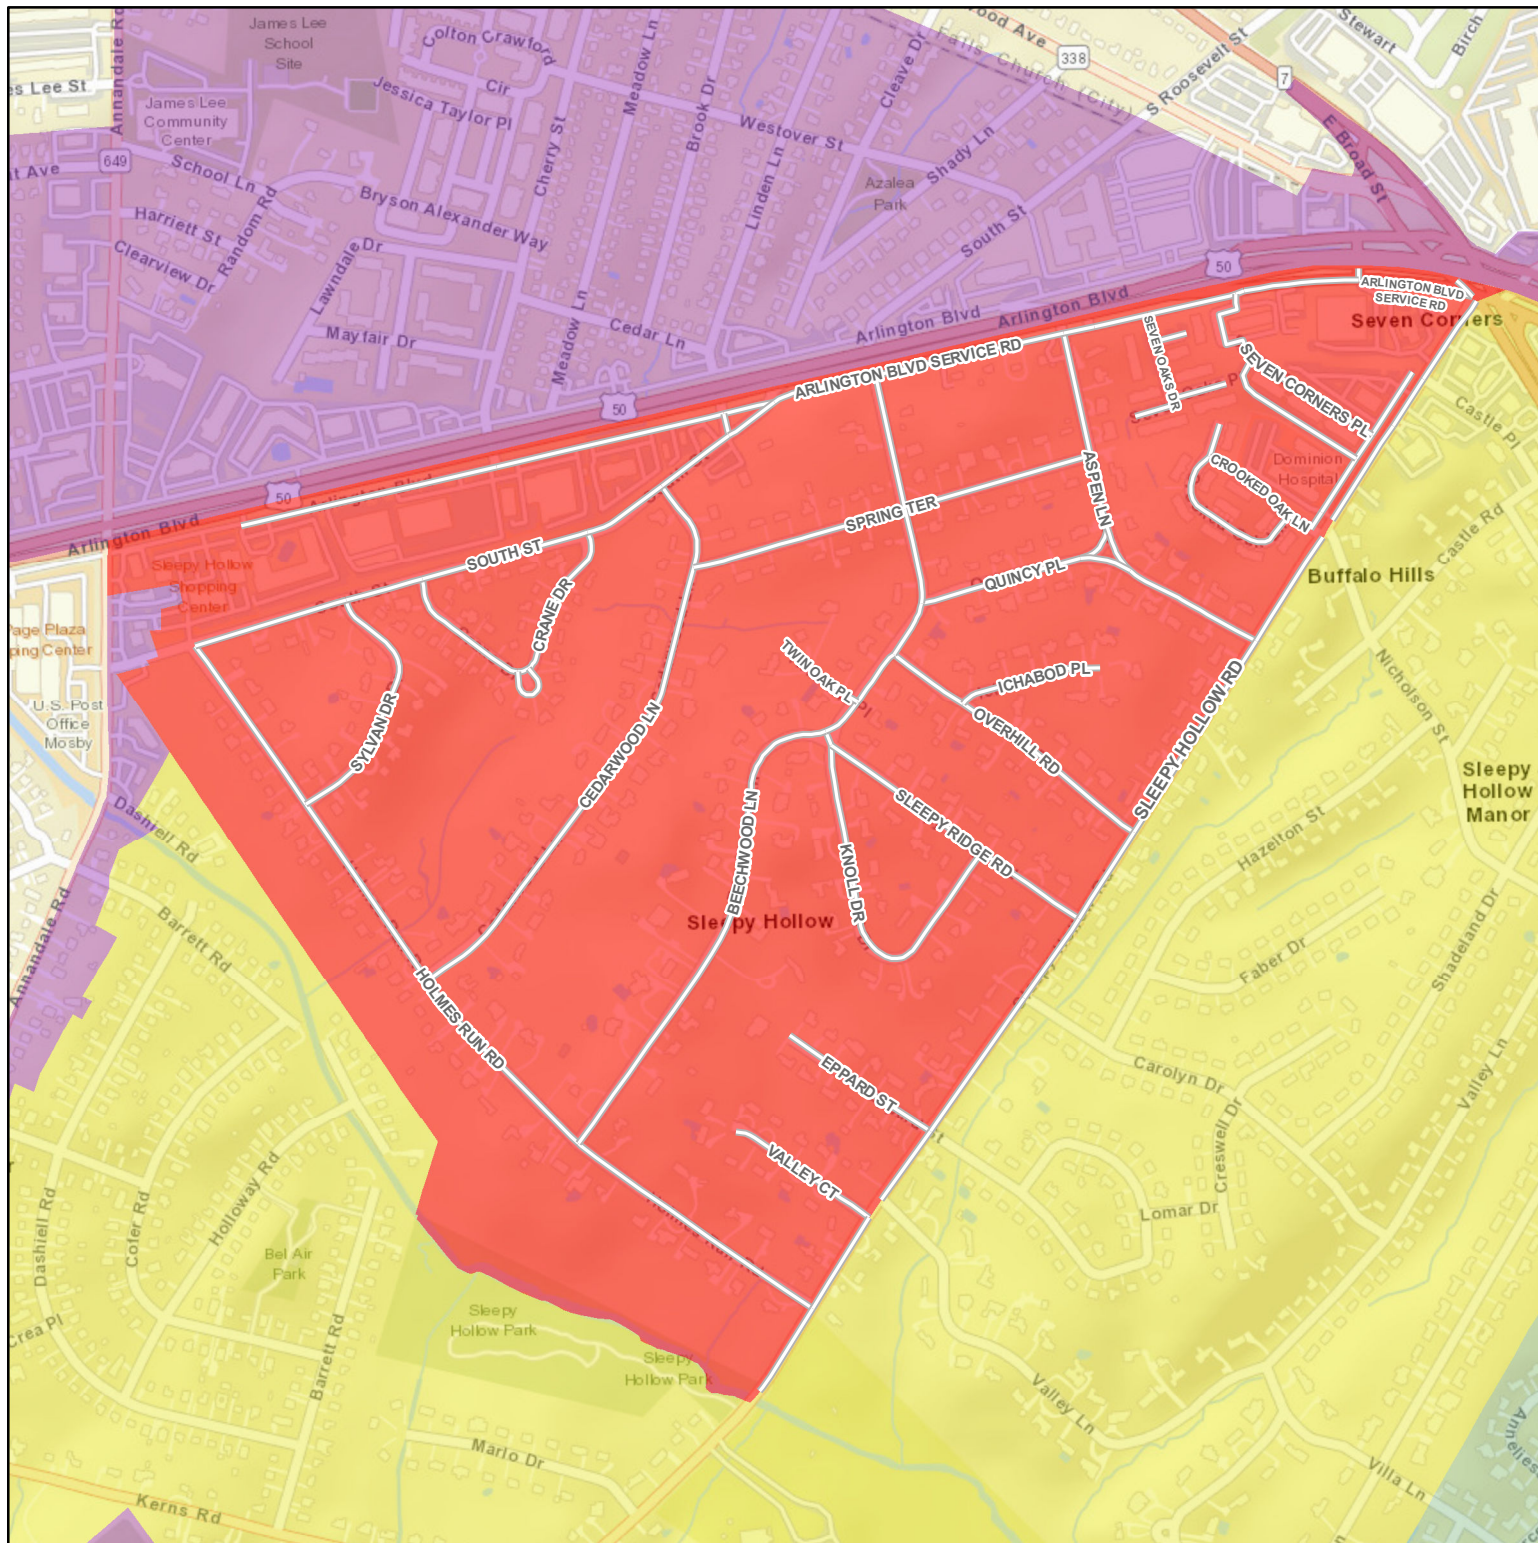

Sleepy Hollow ES to Beech Tree ES Boundary Change Area

The boundary change area on this map is for illustrative purposes only.

The boundary change is effective for the 2021-22 school year and is being implemented through phasing by grade level, which is not shown on this map.

For questions about a school assignment, please refer to the street listing and/or contact the Office of Facilities Planning at 571-423-2320.

Legend

- Area Reassigned
- **Elementary School Boundaries SY 2020-21**
- Bailey's & Bailey's Upper ES
- Beech Tree ES
- Belvedere ES
- Glen Forest ES
- Mason Crest ES
- Parklawn ES
- Sleepy Hollow ES