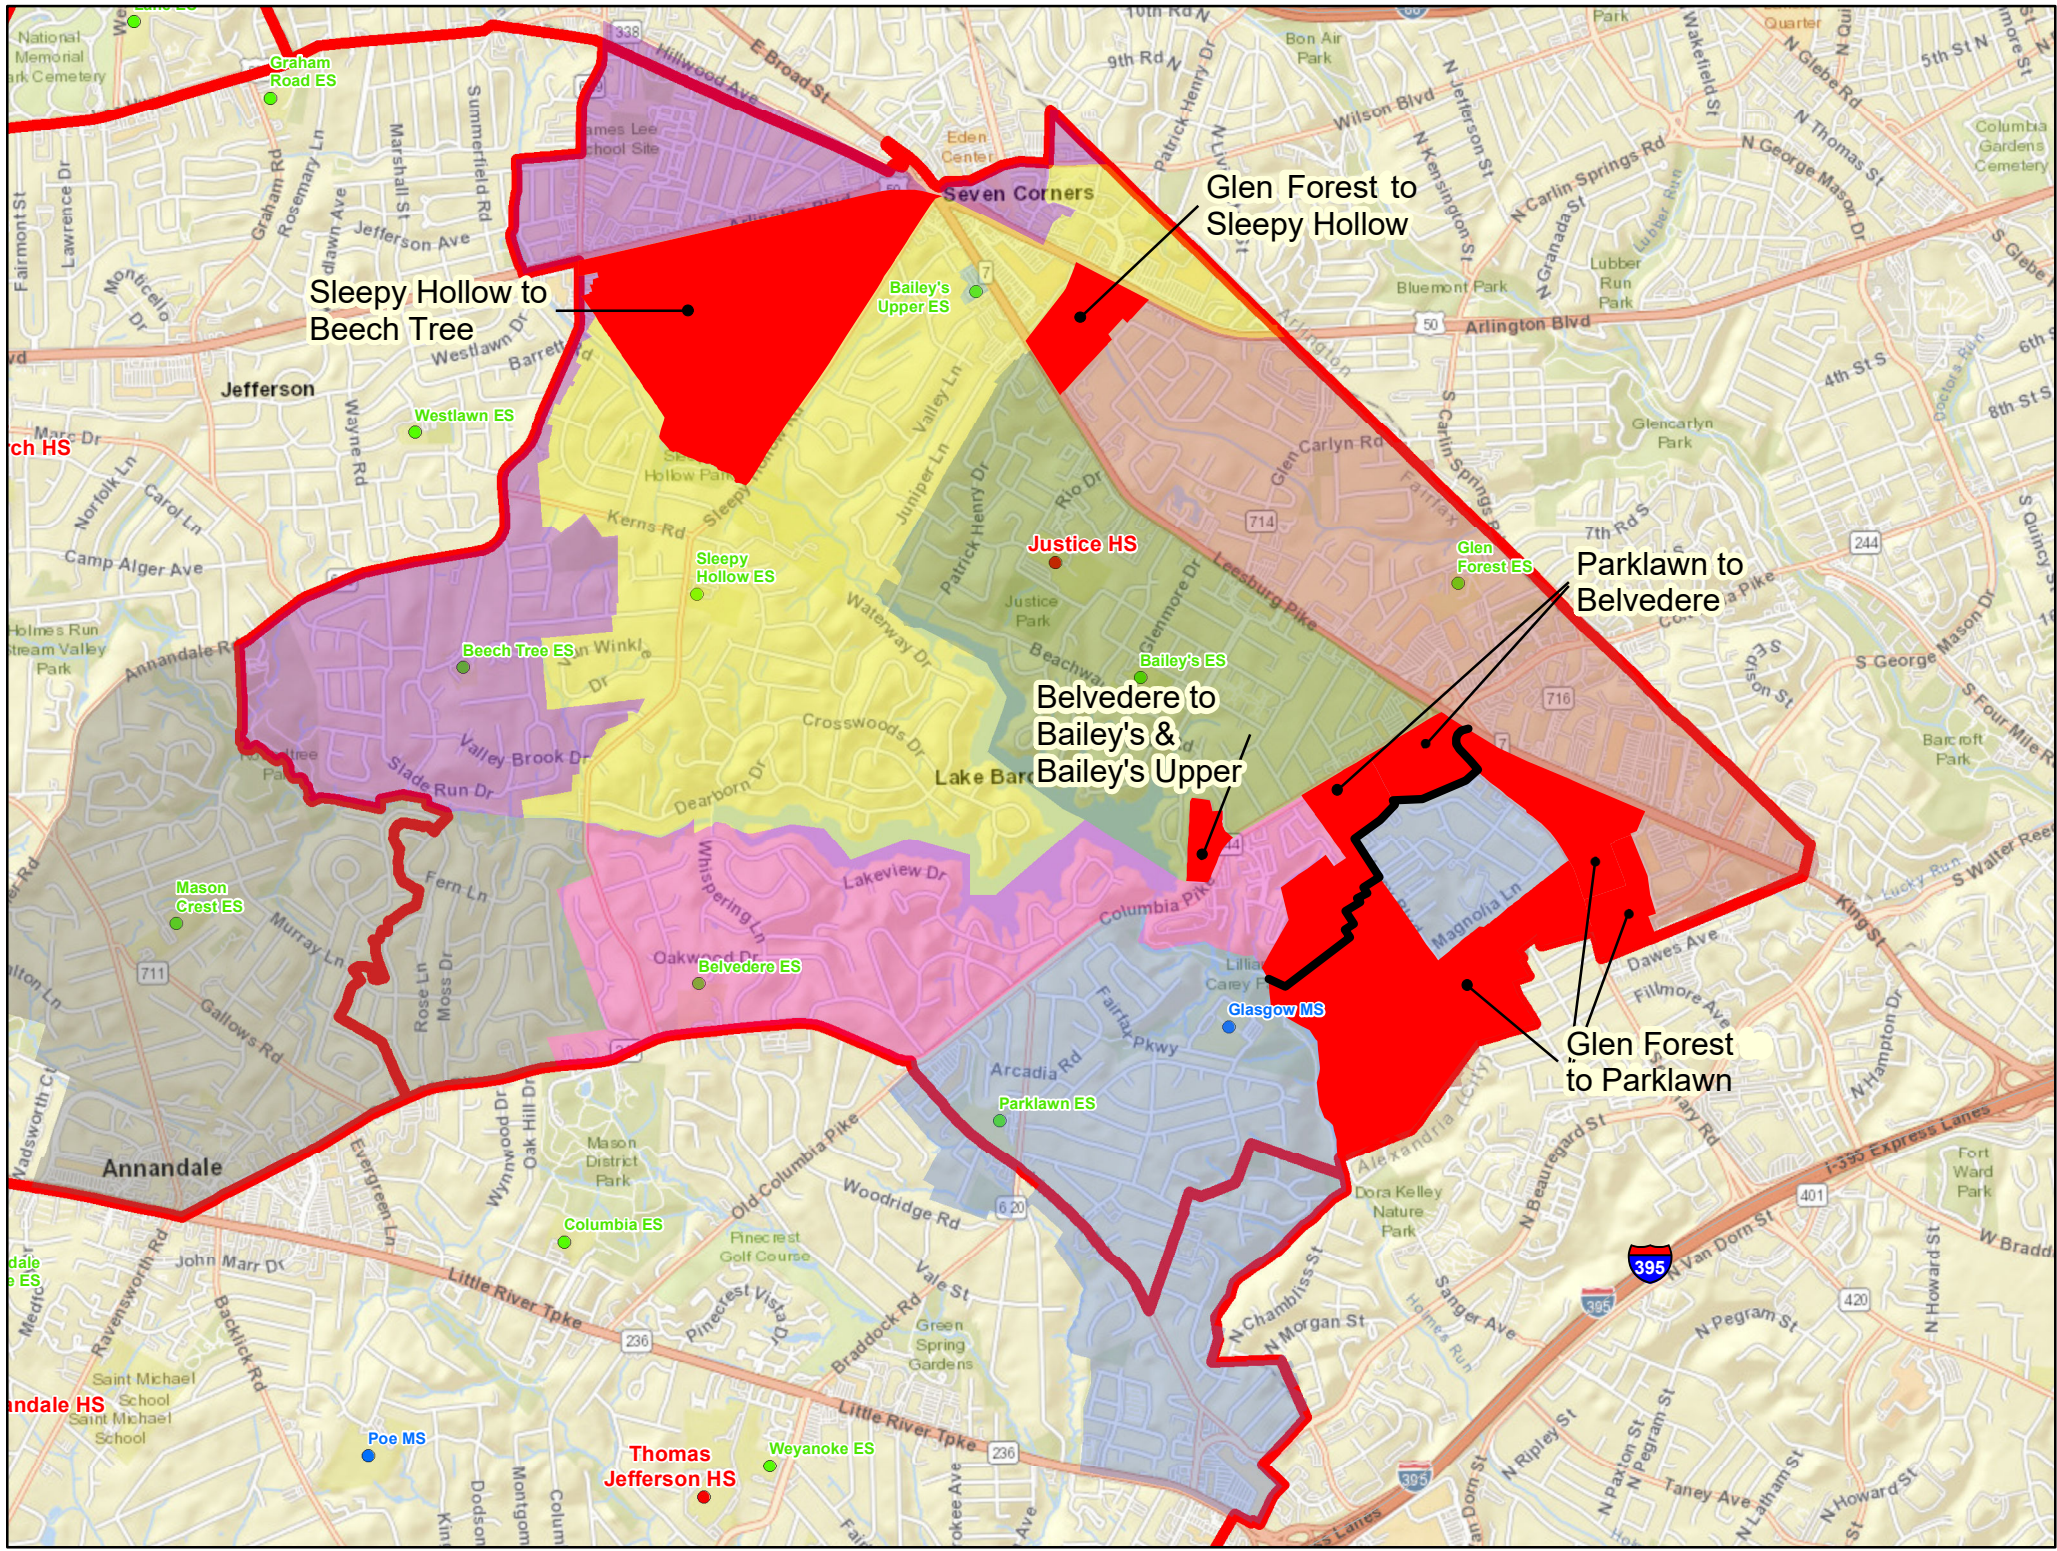

Elementary Schools in the Justice HS Pyramid Boundary Change Areas

[Click on text of an area](#) or scroll for zoomed in maps.

The boundary change area on this map is for illustrative purposes only.

The boundary change is effective for the 2021-22 school year and is being implemented through phasing by grade level, which is not shown on this map.

For questions about a school assignment, please refer to the street listing and/or contact the Office of Facilities Planning at 571-423-2320.