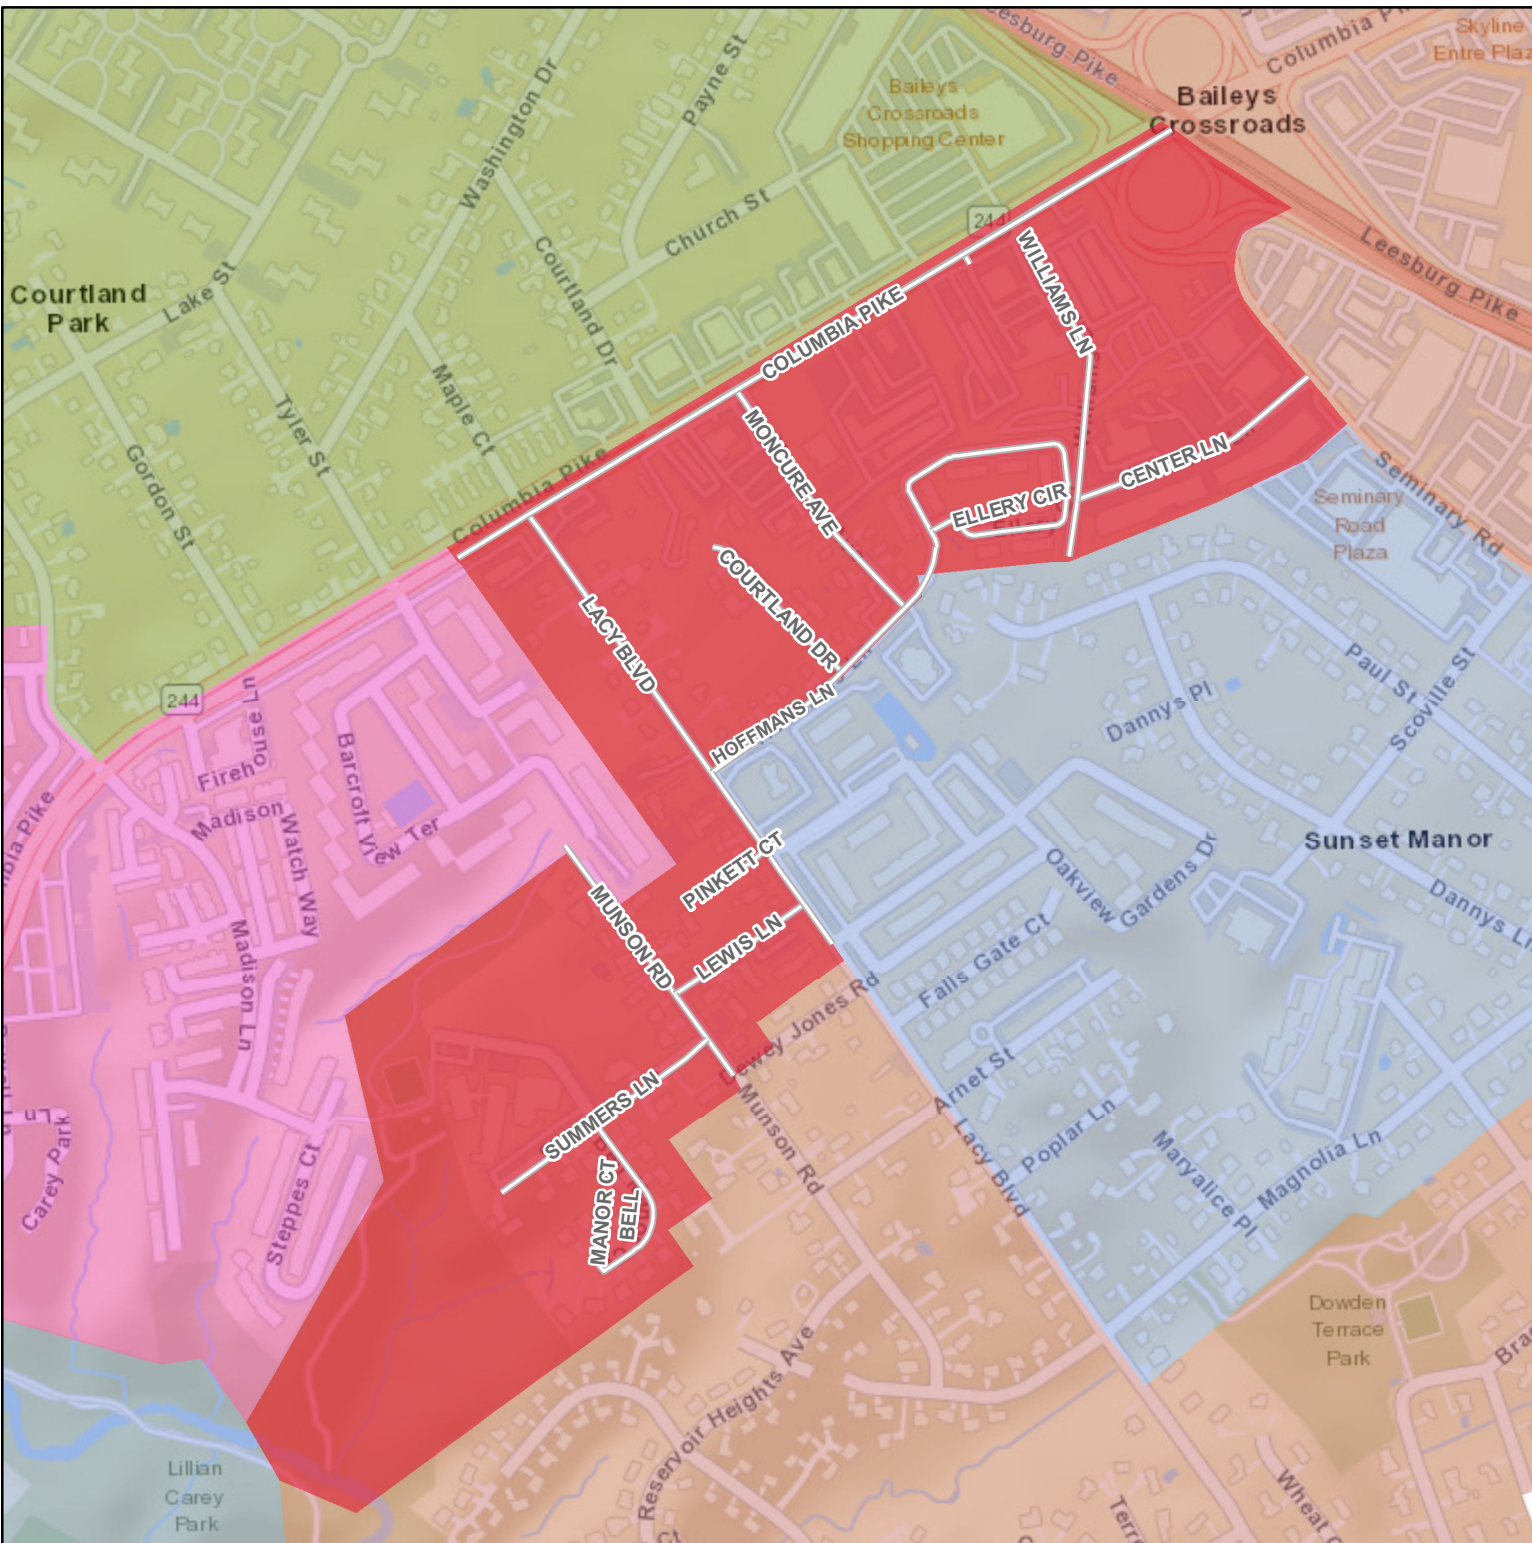

Parklawn ES to Belvedere ES Boundary Change Area

The boundary change area on this map is for illustrative purposes only.

The boundary change is effective for the 2021-22 school year and is being implemented through phasing by grade level, which is not shown on this map.

For questions about a school assignment, please refer to the street listing and/or contact the Office of Facilities Planning at 571-423-2320.

Legend

- Area Reassigned
- **Elementary School Boundaries SY 2020-21**
- Bailey's & Bailey's Upper ES
- Beech Tree ES
- Belvedere ES
- Glen Forest ES
- Mason Crest ES
- Parklawn ES
- Sleepy Hollow ES