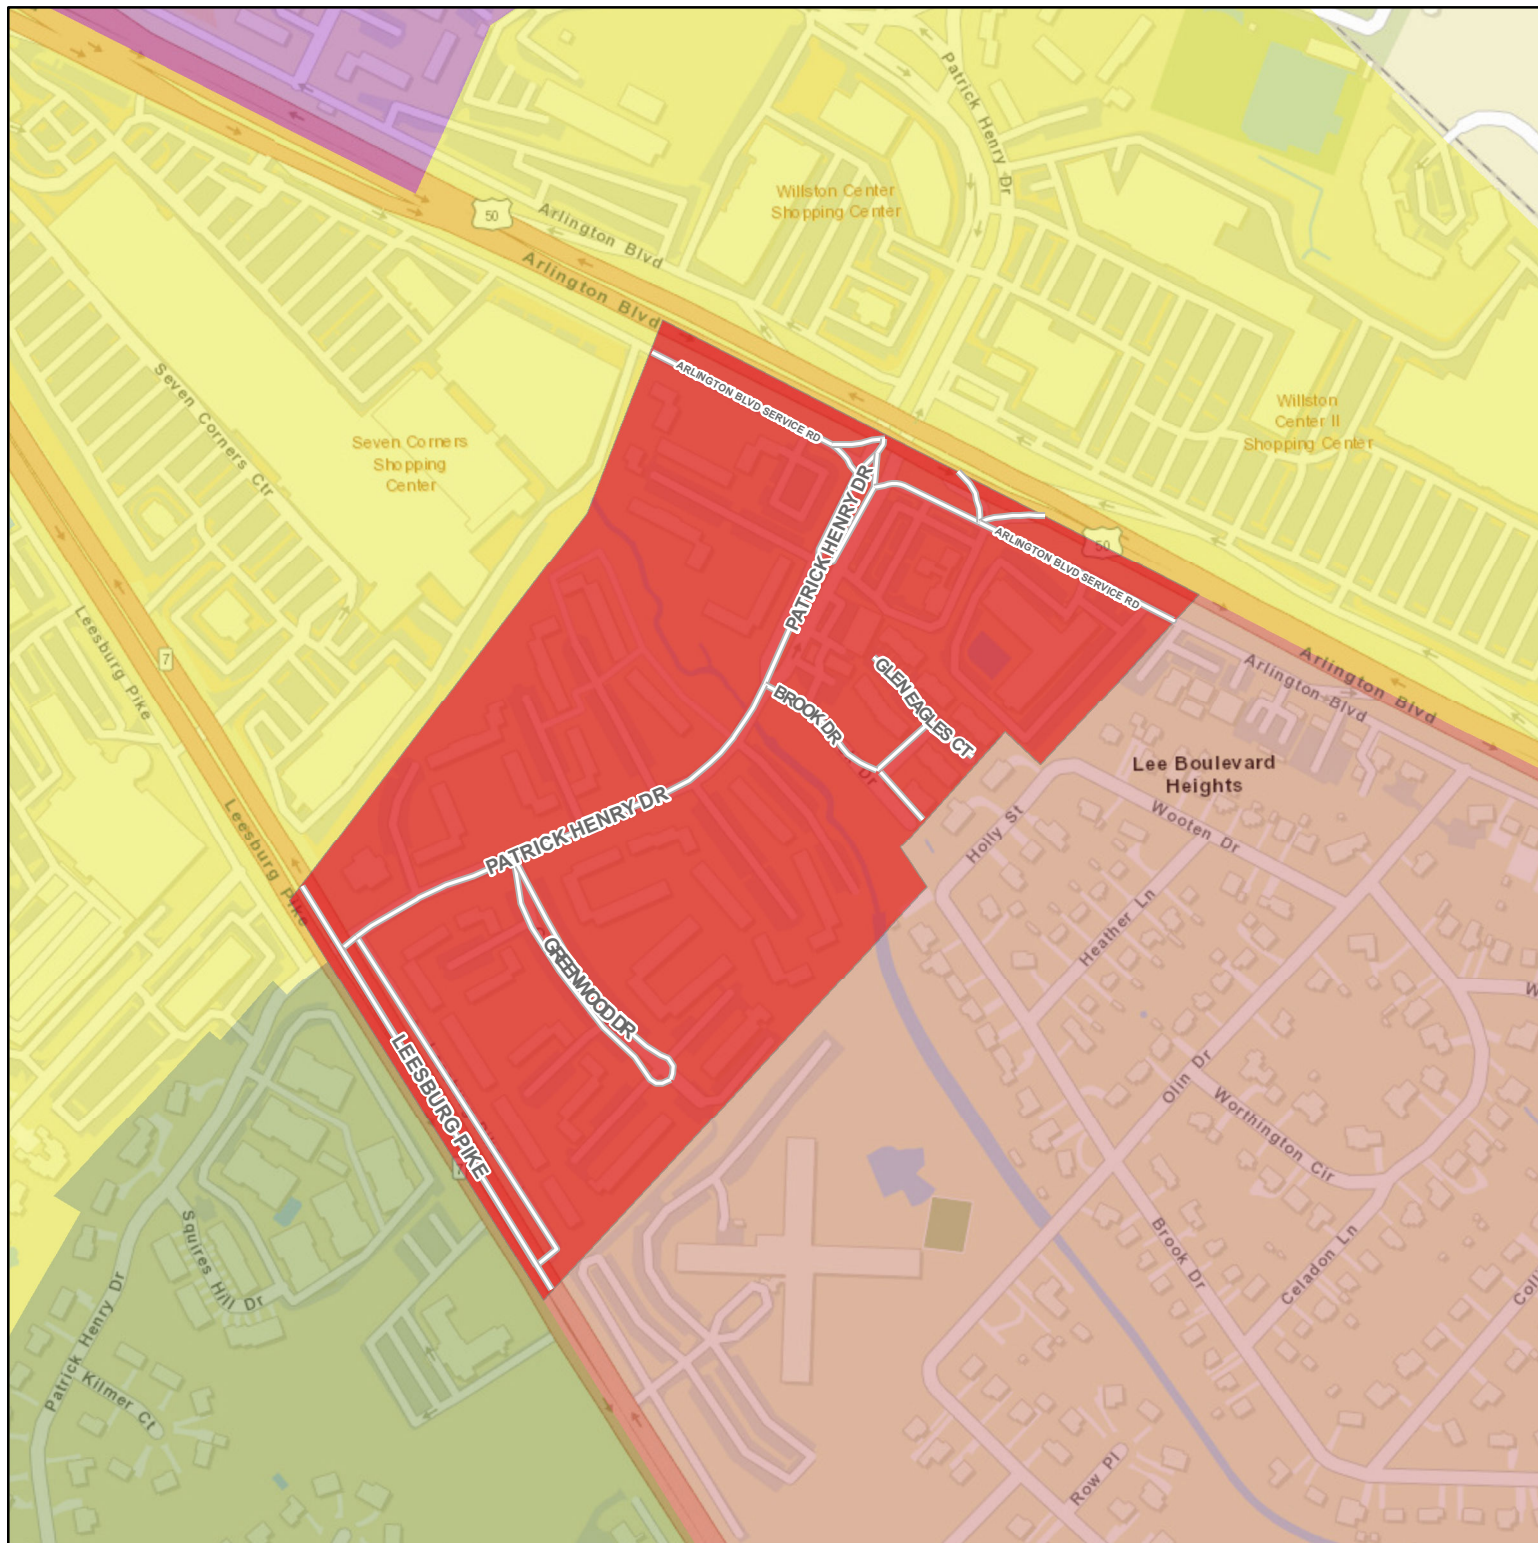

Glen Forest ES to Sleepy Hollow ES Boundary Change Area

The boundary change area on this map is for illustrative purposes only.

The boundary change is effective for the 2021-22 school year and is being implemented through phasing by grade level, which is not shown on this map.

For questions about a school assignment, please refer to the street listing and/or contact the Office of Facilities Planning at 571-423-2320.

Legend

- Area Reassigned
- **Elementary School Boundaries SY 2020-21**
- Bailey's & Bailey's Upper ES
- Beech Tree ES
- Belvedere ES
- Glen Forest ES
- Mason Crest ES
- Parklawn ES
- Sleepy Hollow ES