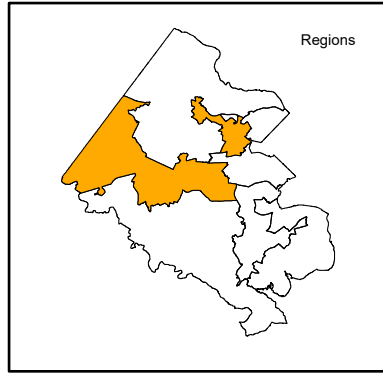

Region 5 With School Locations and High School (HS) Boundaries School Year (SY) 2023-24

This region map identifies schools assigned to the region.

- Elementary School
- Middle School
- High School
- △ Future School/Center
- ▲ Site
- Administrative Center
- Support Center
- Other
- Region 5
- Chantilly HS Boundary
- Fairfax HS Boundary
- Marshall HS Boundary
- Westfield HS Boundary
- Woodson HS Boundary

High Schools

- Chantilly
- Fairfax
- Marshall
- Woodson
- Westfield

Middle Schools

- Franklin
- Frost
- Katherine Johnson
- Kilmer
- Rocky Run
- Stone

Elementary Schools

- | | | |
|------------------|-----------------|------------------|
| Brookfield | Greenbriar East | Olde Creek |
| Canterbury Woods | Greenbriar West | Poplar Tree |
| Coates | Lees Corner | Providence |
| Cub Run | Lemon Road * | Shreveewood |
| Daniels Run | Little Run | Stenwood |
| Deer Park | London Towne | Virginia Run |
| Eagle View | Mantua | Wakefield Forest |
| Fairfax Villa | McNair | Westbriar |
| Floris | McNair Upper | Westgate |
| Freedom Hill | Oak Hill | Willow Springs |

Note: * indicates school assigned to Region 5 while outside boundary.