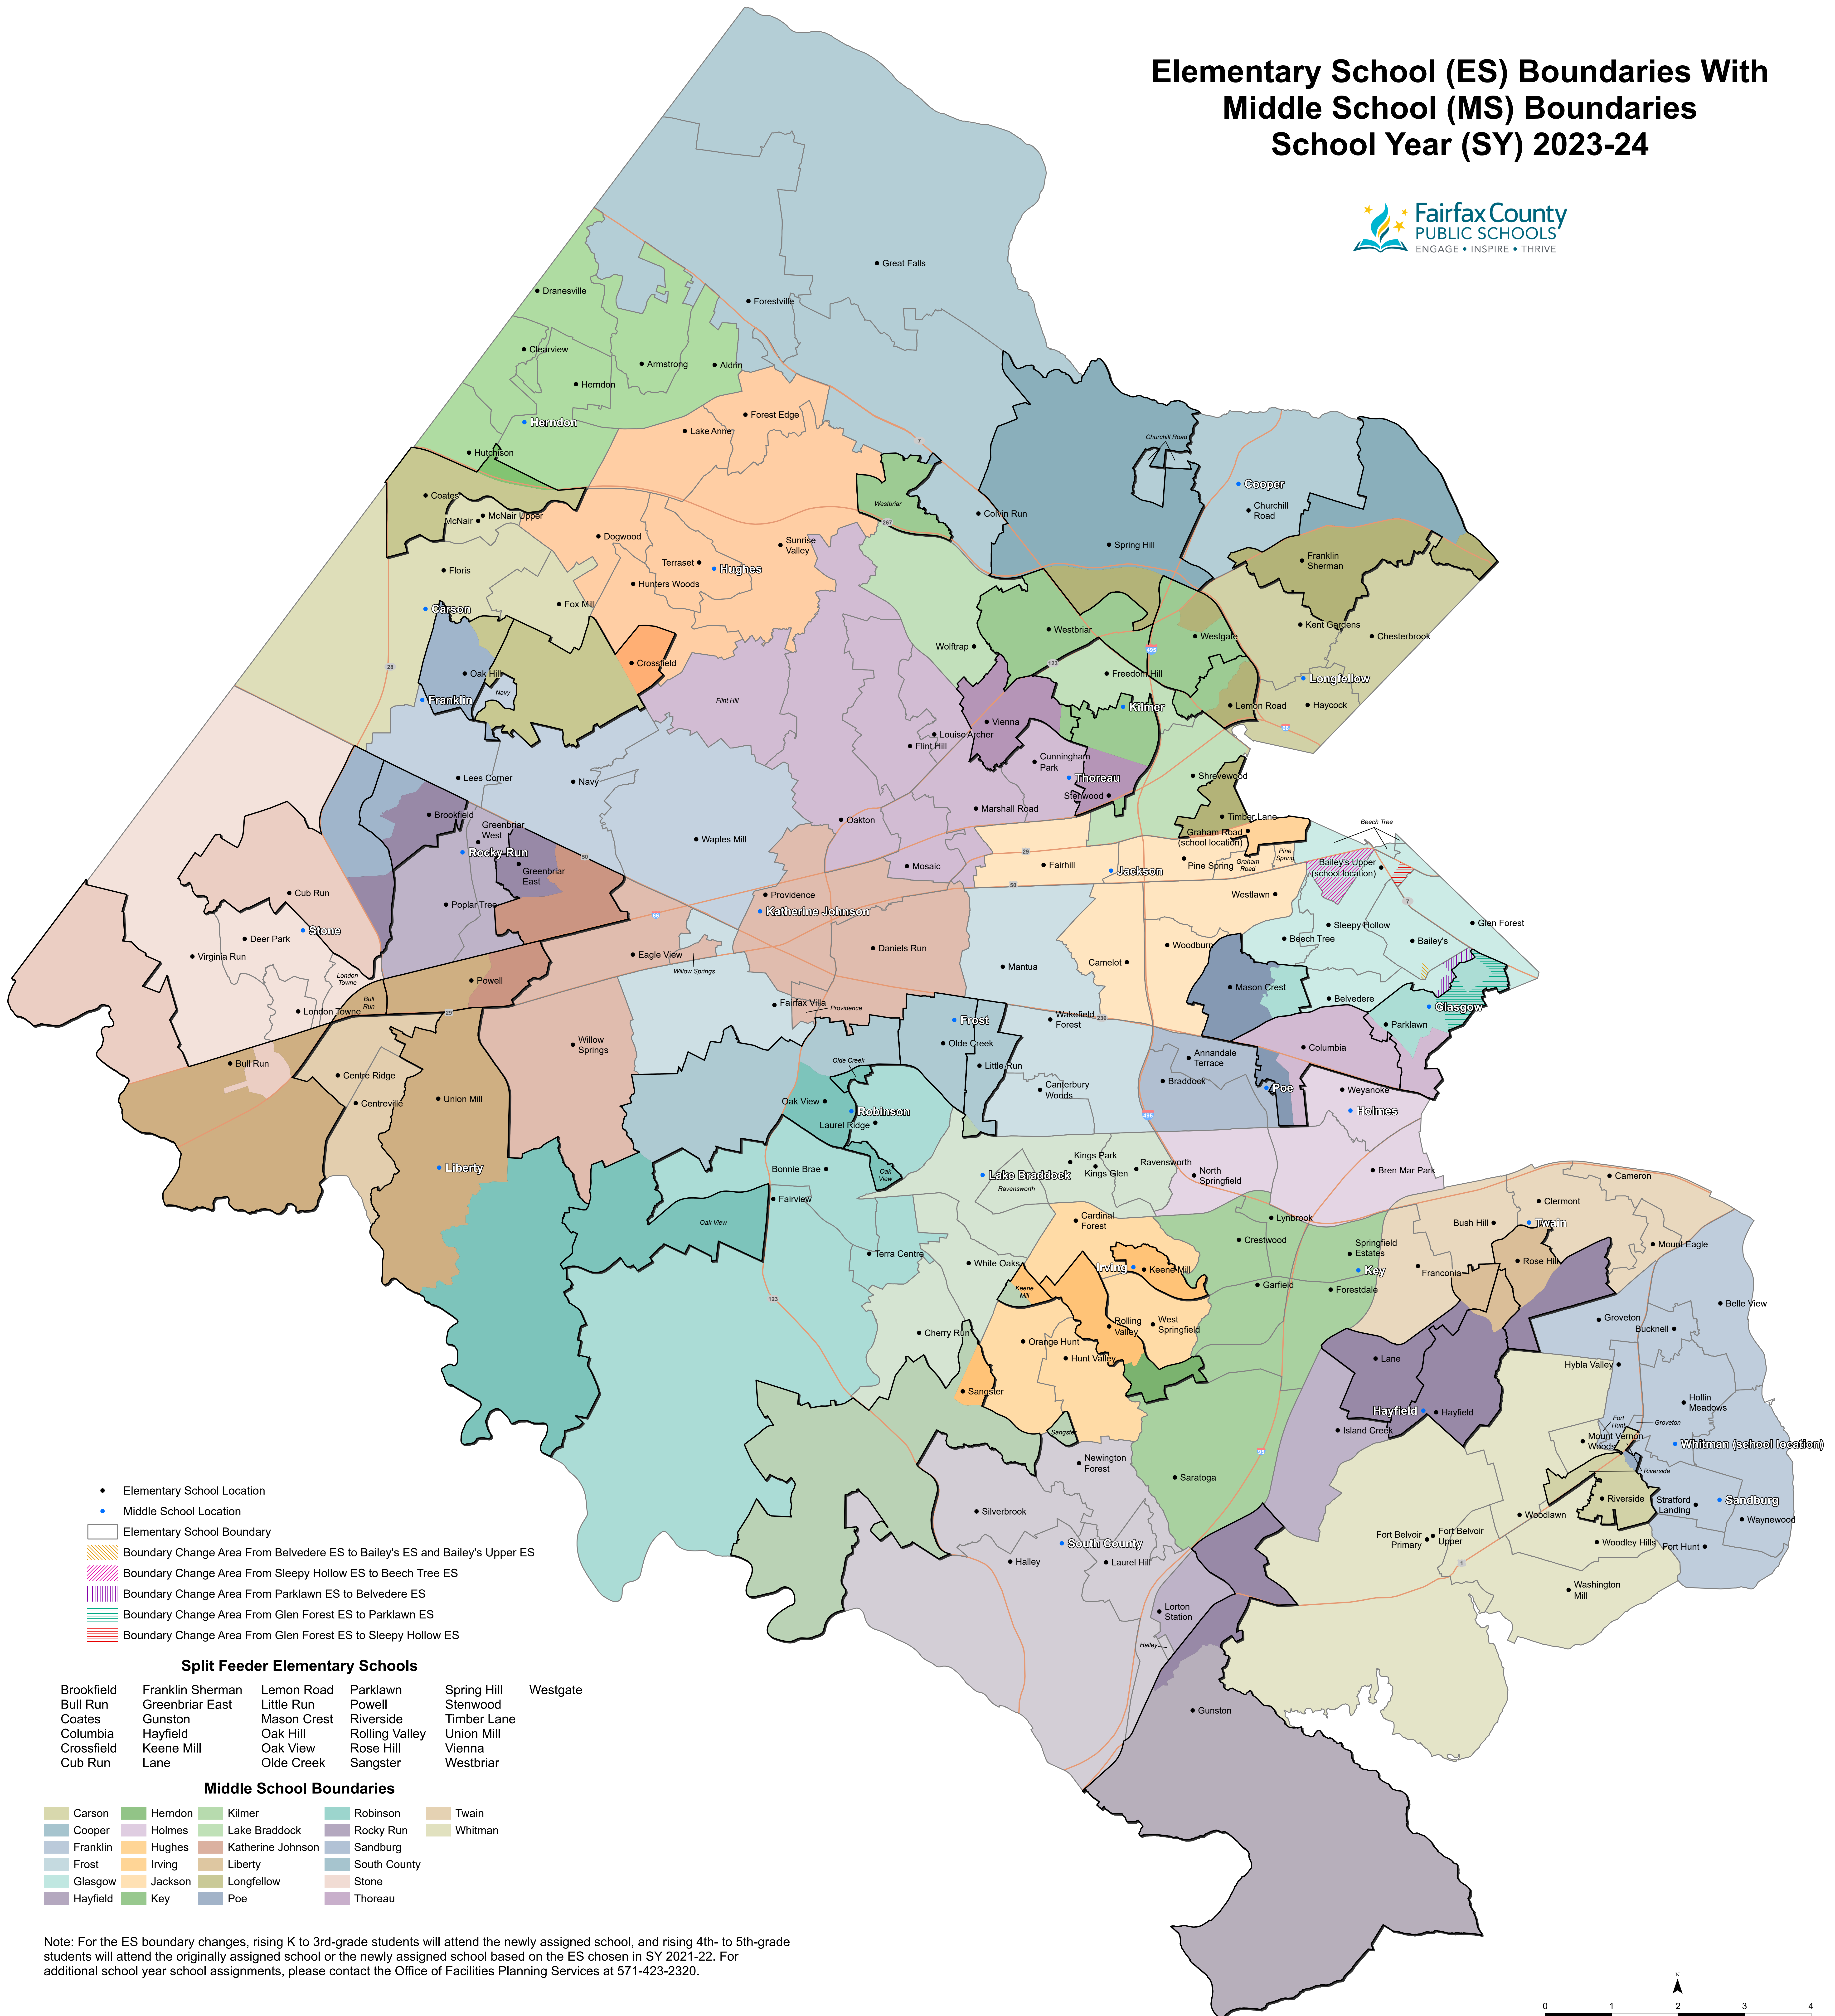

Elementary School (ES) Boundaries With Middle School (MS) Boundaries School Year (SY) 2023-24

- Elementary School Location
- Middle School Location
- Elementary School Boundary
- ▨ Boundary Change Area From Belvedere ES to Bailey's ES and Bailey's Upper ES
- ▨ Boundary Change Area From Sleepy Hollow ES to Beech Tree ES
- ▨ Boundary Change Area From Parklawn ES to Belvedere ES
- ▨ Boundary Change Area From Glen Forest ES to Parklawn ES
- ▨ Boundary Change Area From Glen Forest ES to Sleepy Hollow ES

Split Feeder Elementary Schools

Brookfield	Franklin Sherman	Lemon Road	Parklawn	Spring Hill	Westgate
Bull Run	Greenbriar East	Little Run	Powell	Stenwood	
Coates	Gunston	Mason Crest	Riverside	Timber Lane	
Columbia	Hayfield	Oak Hill	Rolling Valley	Union Mill	
Crossfield	Keene Mill	Oak View	Rose Hill	Vienna	
Cub Run	Lane	Olde Creek	Sangster	Westbriar	

Middle School Boundaries

Carson	Herndon	Kilmer	Robinson	Twain
Cooper	Holmes	Lake Braddock	Rocky Run	Whitman
Franklin	Hughes	Katherine Johnson	Sandburg	
Frost	Irving	Liberty	South County	
Glasgow	Jackson	Longfellow	Stone	
Hayfield	Key	Poe	Thoreau	

SY 2023 - 24 Elementary School Boundaries With Middle School Boundaries