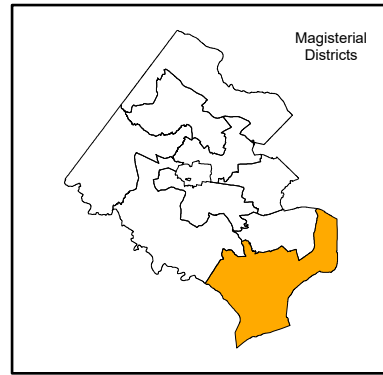

Mount Vernon Magisterial District With School Locations and High School (HS) Boundaries School Year (SY) 2023-24

This magisterial map identifies schools having all or partial boundaries within the district.

- Elementary School
- Middle School
- High School
- Administrative Center
- Other
- Mount Vernon Magisterial District
- Edison HS Boundary
- Hayfield HS Boundary
- Lewis HS Boundary
- Mount Vernon HS Boundary
- South County HS Boundary
- West Potomac HS Boundary