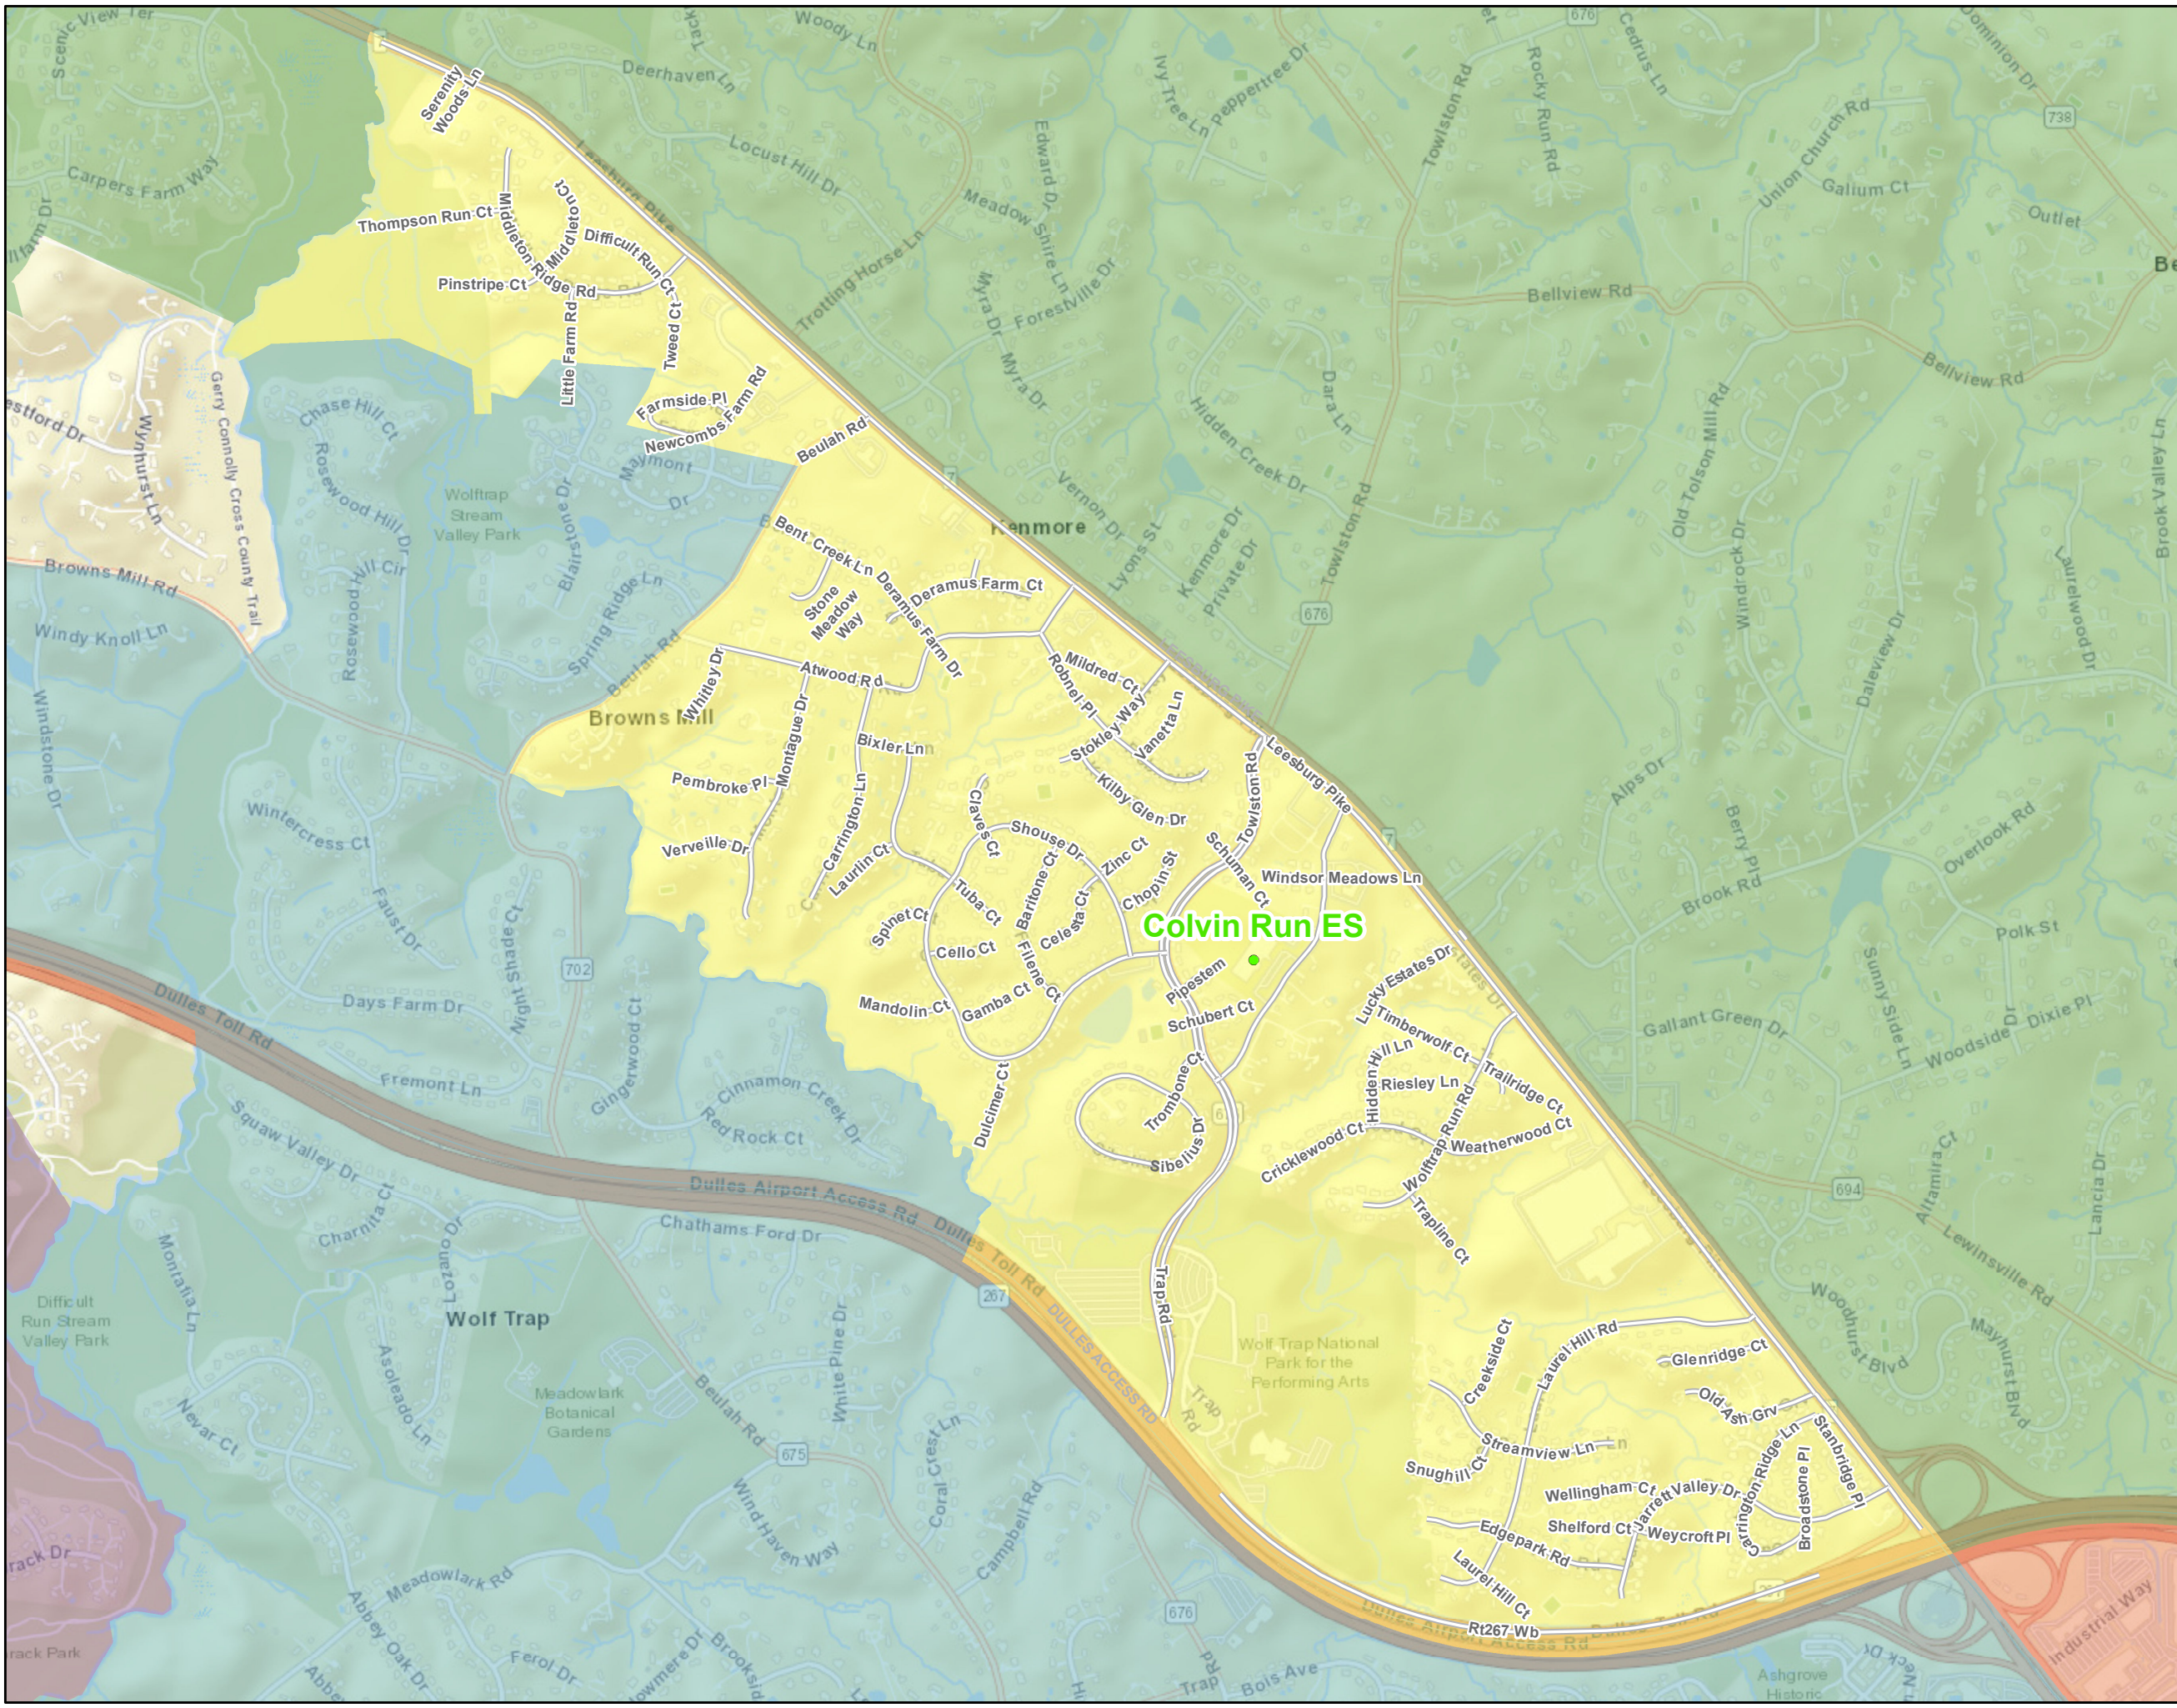

**McLean/Langley HS
Longfellow/Cooper MS
Boundary Change
Area**

The boundary change area on this map is for illustrative purposes only.

The boundary change is being implemented through phasing, which is not shown on this map.

For questions about a school assignment, please refer to the street listing and/or contact the Office of Facilities Planning at 571-423-2320.

- Legend**
- Boundary Change Area
 - High School Boundaries**
 - Langley HS
 - Madison HS
 - Marshall HS
 - McLean HS
 - Elementary School
 - Middle School
 - High School