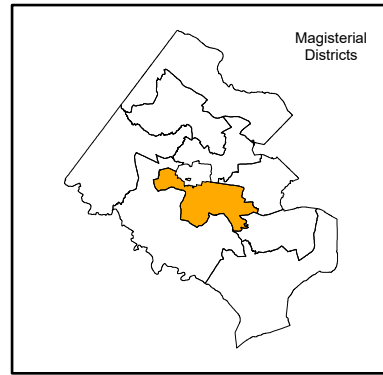

# Braddock Magisterial District With School Locations and High School (HS) Boundaries School Year (SY) 2023-24

This magisterial map identifies schools having all or partial boundaries within the district.

- Elementary School
- Middle School
- High School
- Administrative Center
- Support Center
- Other
- Braddock Magisterial District
- Annandale HS Boundary
- Fairfax HS Boundary
- Lake Braddock HS Boundary
- Lewis HS Boundary
- Robinson HS Boundary
- West Springfield HS Boundary
- Woodson HS Boundary