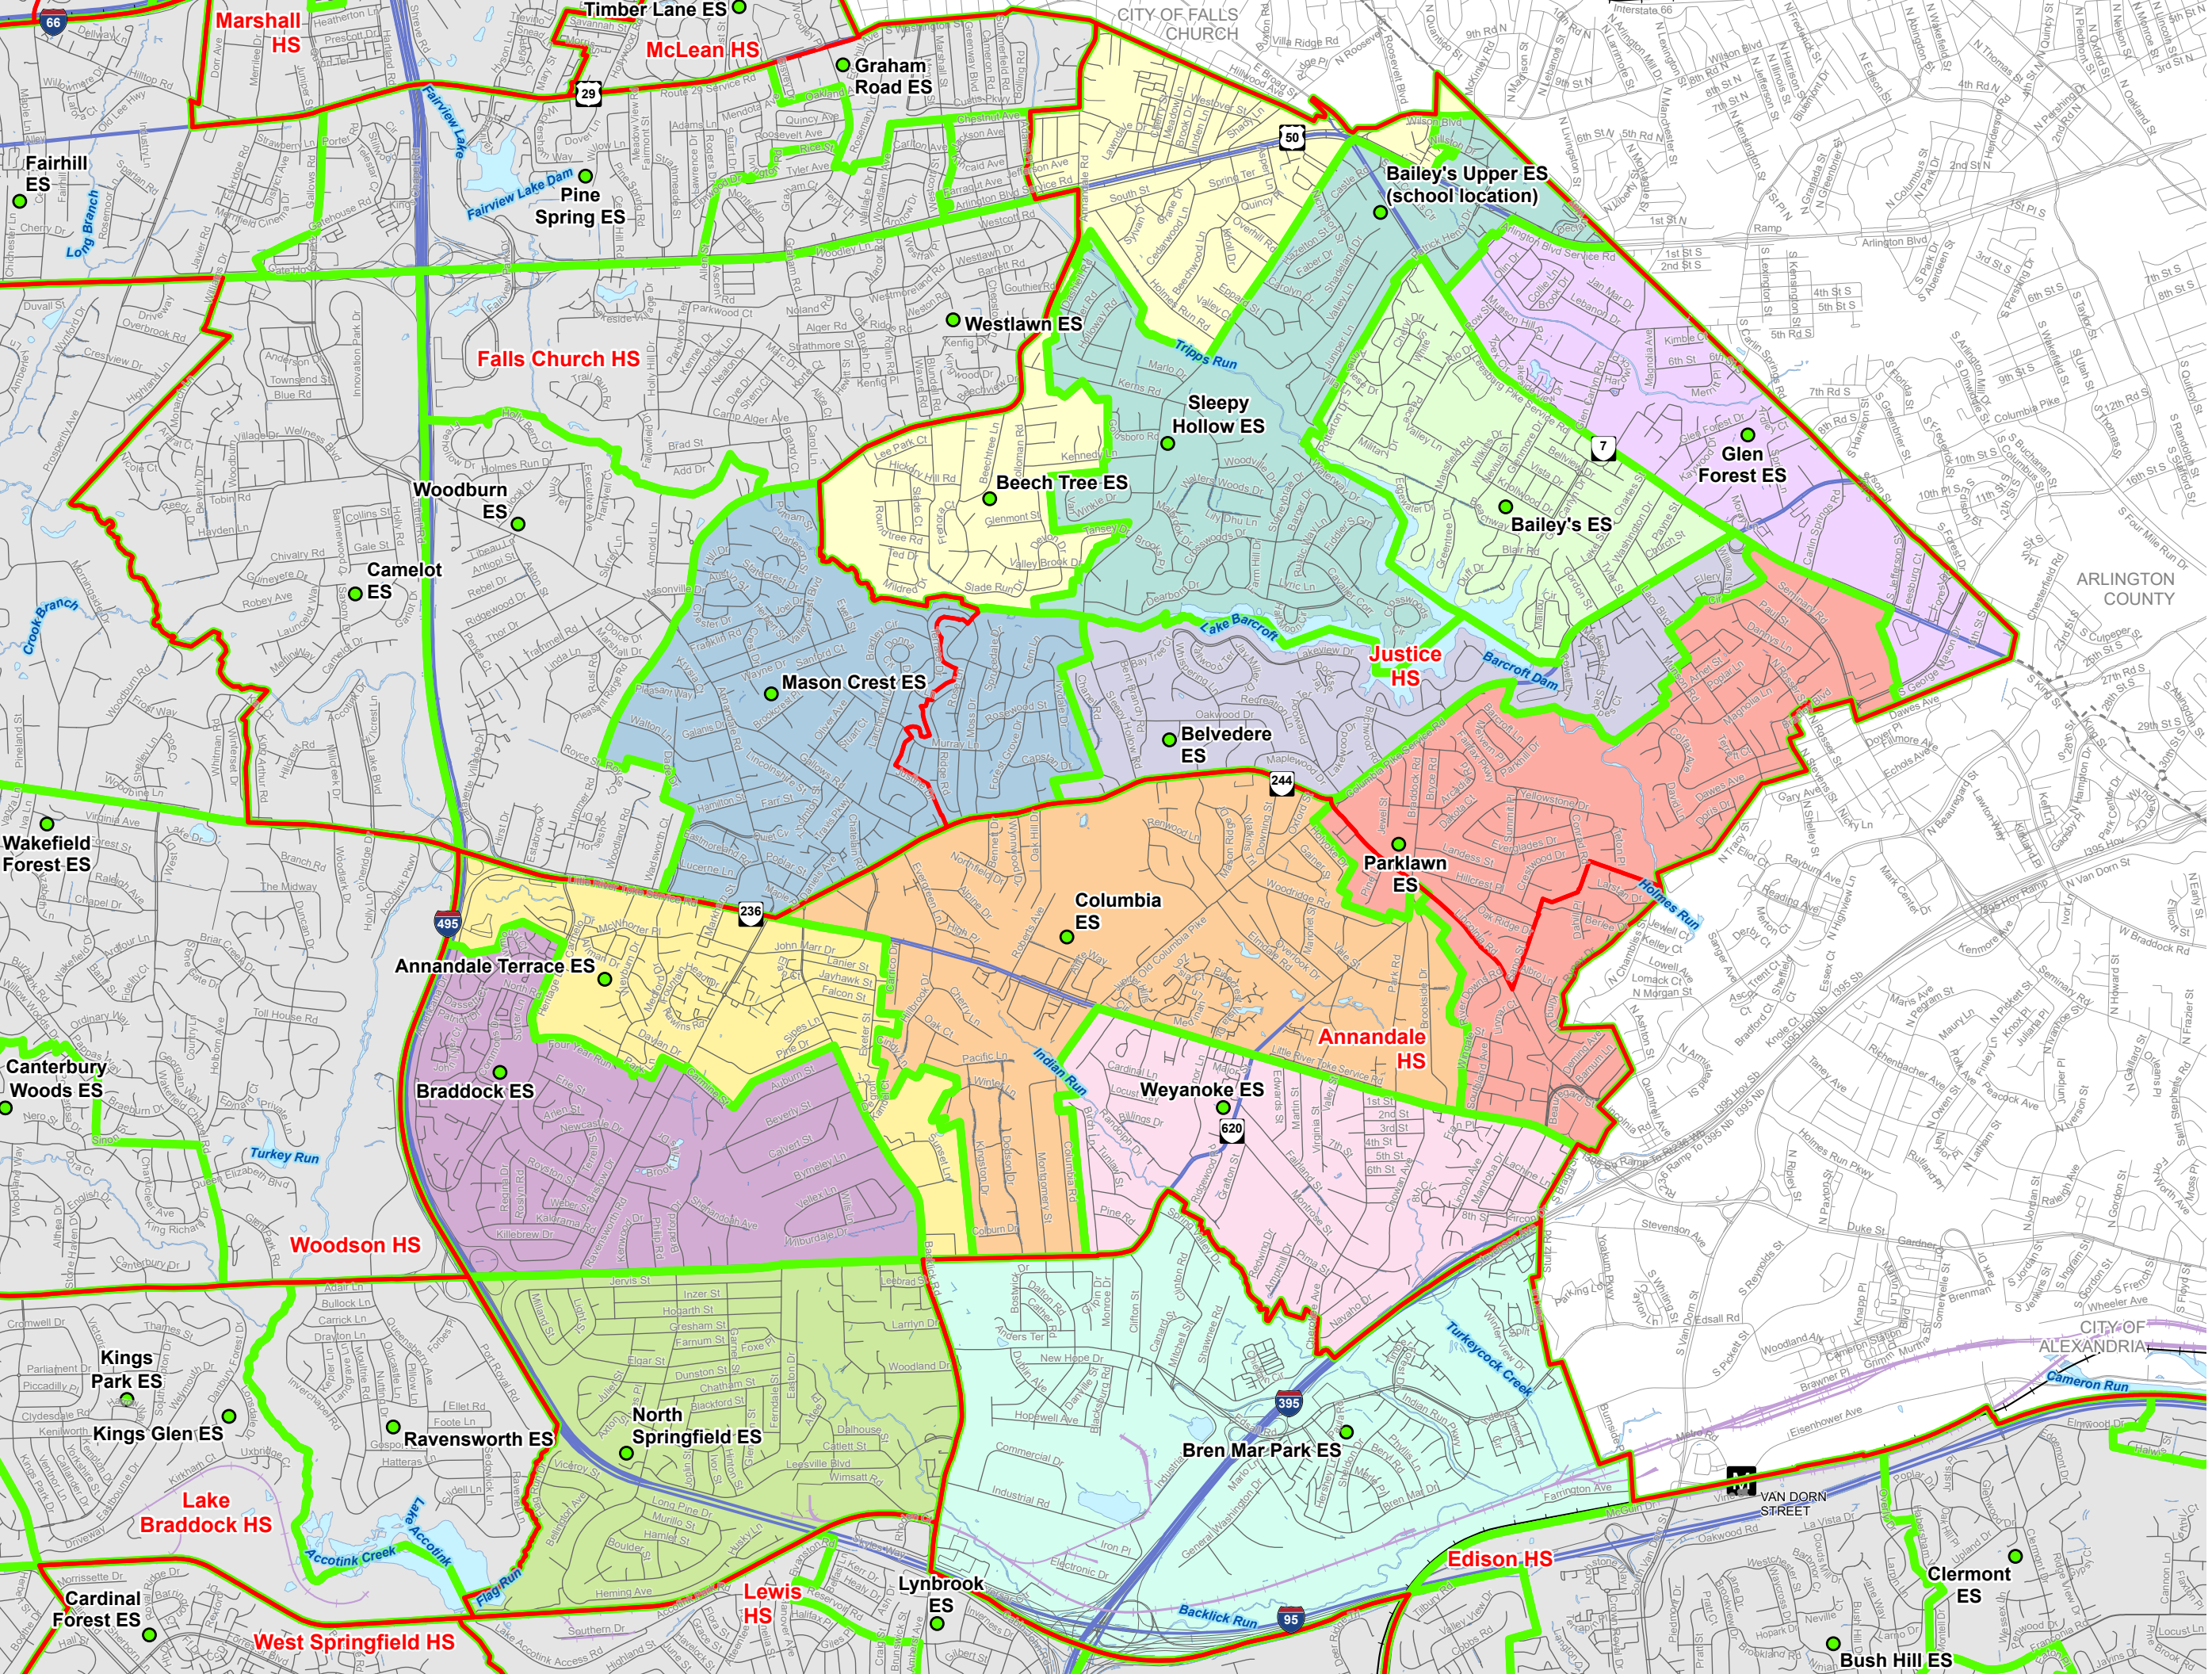

Parklawn Elementary School (ES) Boundary Study

ES Boundaries and High School (HS) Boundaries

- Elementary School Locations
- High School Boundaries
- Elementary School Boundaries
- Annandale Terrace ES
- Bailey's ES and Bailey's Upper ES
- Beech Tree ES
- Belvedere ES
- Braddock ES
- Bren Mar Park ES
- Columbia ES
- Glen Forest ES
- Mason Crest ES
- North Springfield ES
- Parklawn ES
- Sleepy Hollow ES
- Weyanoke ES
- Other ES Boundaries
- Political Jurisdictions

Sources:
 1. Fairfax County Public Schools, *School Boundaries*, 2024.
 2. Fairfax County Public Schools, *Certified Membership*, SY 2024-25.
 3. Fairfax County Public Schools, *Student Planning Areas*, 2024.

Parklawn Elementary School (ES) Boundary Study

ES Boundaries and Middle School (MS) Boundaries

- Elementary School Locations
- Middle School Boundaries
- Elementary School Boundaries
- Annandale Terrace ES
- Bailey's ES and Bailey's Upper ES
- Beech Tree ES
- Belvedere ES
- Braddock ES
- Bren Mar Park ES
- Columbia ES
- Glen Forest ES
- Mason Crest ES
- North Springfield ES
- Parklawn ES
- Sleepy Hollow ES
- Weyanoke ES
- Other ES Boundaries
- Political Jurisdictions

Parklawn Elementary School (ES) Boundary Study

Student Planning Areas (SPA) and Residing ES Students

- Elementary School Locations
- SPAs
- Annandale Terrace ES
- Bailey's ES and Bailey's Upper ES
- Beech Tree ES
- Belvedere ES
- Braddock ES
- Bren Mar Park ES
- Columbia ES
- Glen Forest ES
- Mason Crest ES
- North Springfield ES
- Parklawn ES
- Sleepy Hollow ES
- Weyanoke ES
- Other ES Boundaries
- Political Jurisdictions