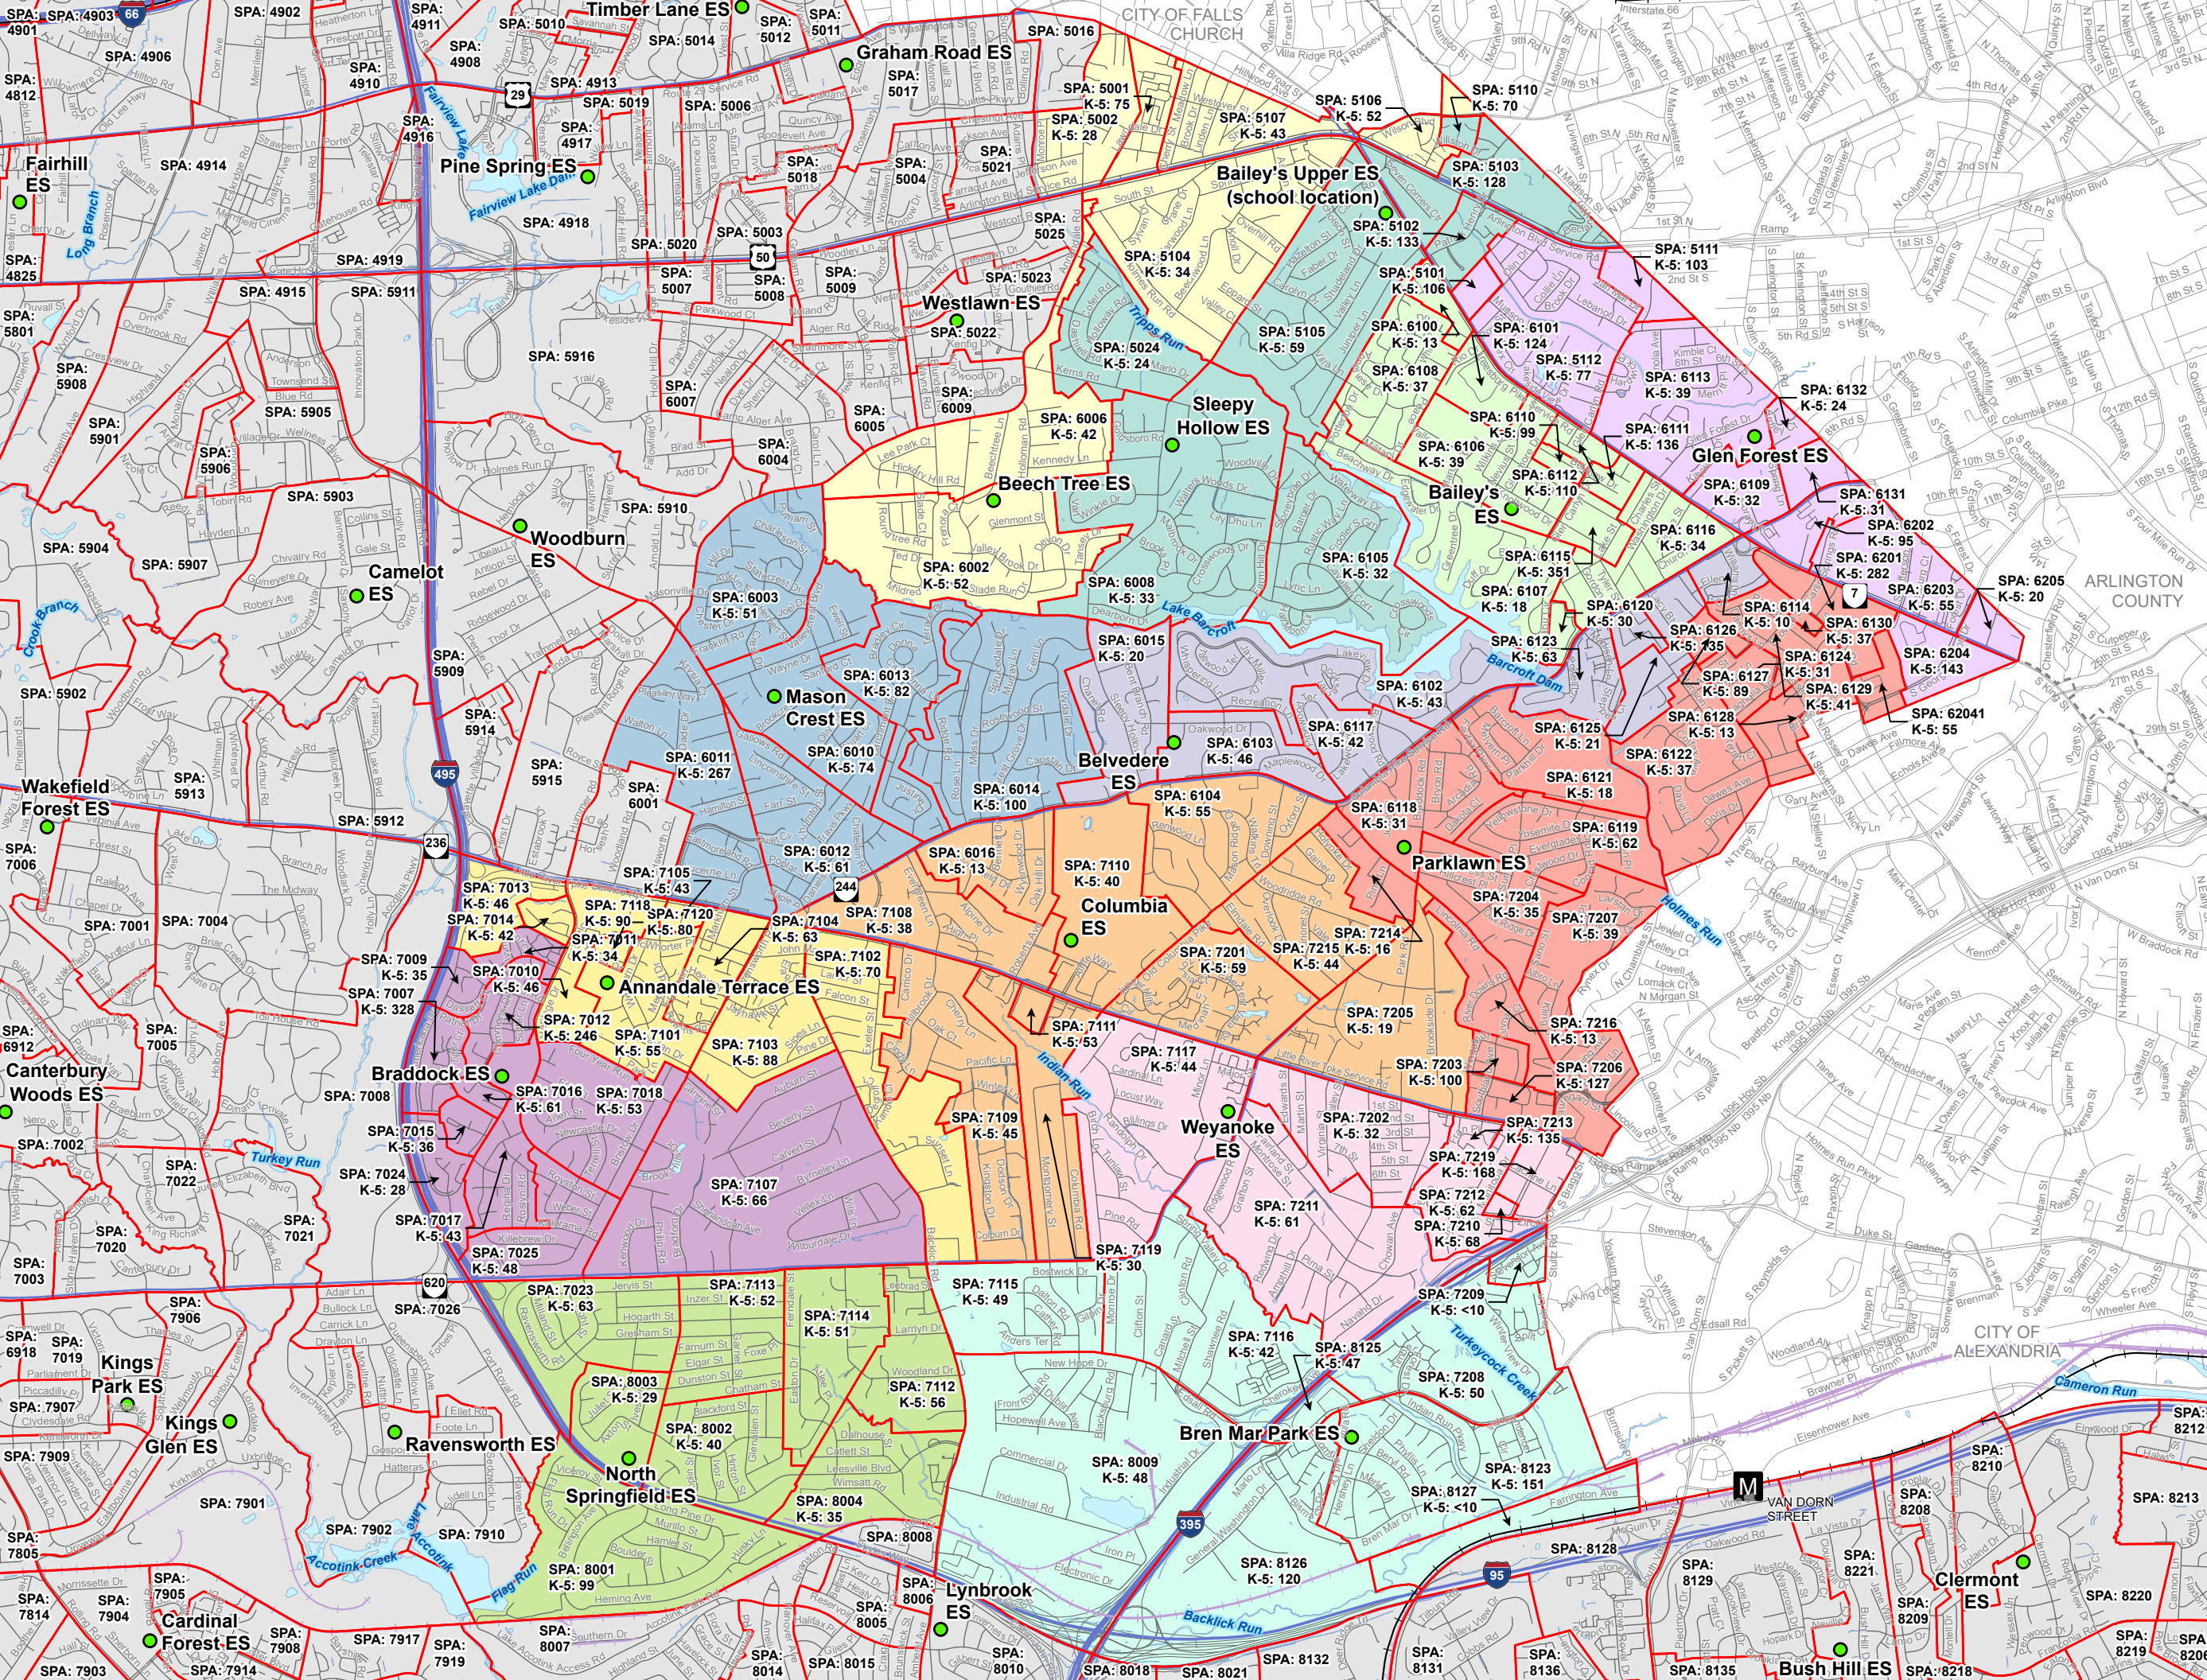

Parklawn Elementary School (ES) Boundary Study

ES Boundaries and High School (HS) Boundaries

- Elementary School Locations
- High School Boundaries
- Elementary School Boundaries
- Annandale Terrace ES
- Bailey's ES and Bailey's Upper ES
- Beech Tree ES
- Belvedere ES
- Braddock ES
- Bren Mar Park ES
- Columbia ES
- Glen Forest ES
- Mason Crest ES
- North Springfield ES
- Parklawn ES
- Sleepy Hollow ES
- Weyanoke ES
- Other ES Boundaries
- Political Jurisdictions

Parklawn Elementary School (ES) Boundary Study

ES Boundaries and Middle School (MS) Boundaries

- Elementary School Locations
- Middle School Boundaries
- Elementary School Boundaries
- Annandale Terrace ES
- Bailey's ES and Bailey's Upper ES
- Beech Tree ES
- Belvedere ES
- Braddock ES
- Bren Mar Park ES
- Columbia ES
- Glen Forest ES
- Mason Crest ES
- North Springfield ES
- Parklawn ES
- Sleepy Hollow ES
- Weyanoke ES
- Other ES Boundaries
- Political Jurisdictions

Sources:
 1. Fairfax County Public Schools, *School Boundaries*, 2024.
 2. Fairfax County Public Schools, *Certified Membership*, SY 2024-25.
 3. Fairfax County Public Schools, *Student Planning Areas*, 2024.

Parklawn Elementary School (ES) Boundary Study

Student Planning Areas (SPA) and Residing ES Students

- Elementary School Locations
- SPAs
- Annandale Terrace ES
- Bailey's ES and Bailey's Upper ES
- Beech Tree ES
- Belvedere ES
- Braddock ES
- Bren Mar Park ES
- Columbia ES
- Glen Forest ES
- Mason Crest ES
- North Springfield ES
- Parklawn ES
- Sleepy Hollow ES
- Weyanoke ES
- Other ES Boundaries
- Political Jurisdictions