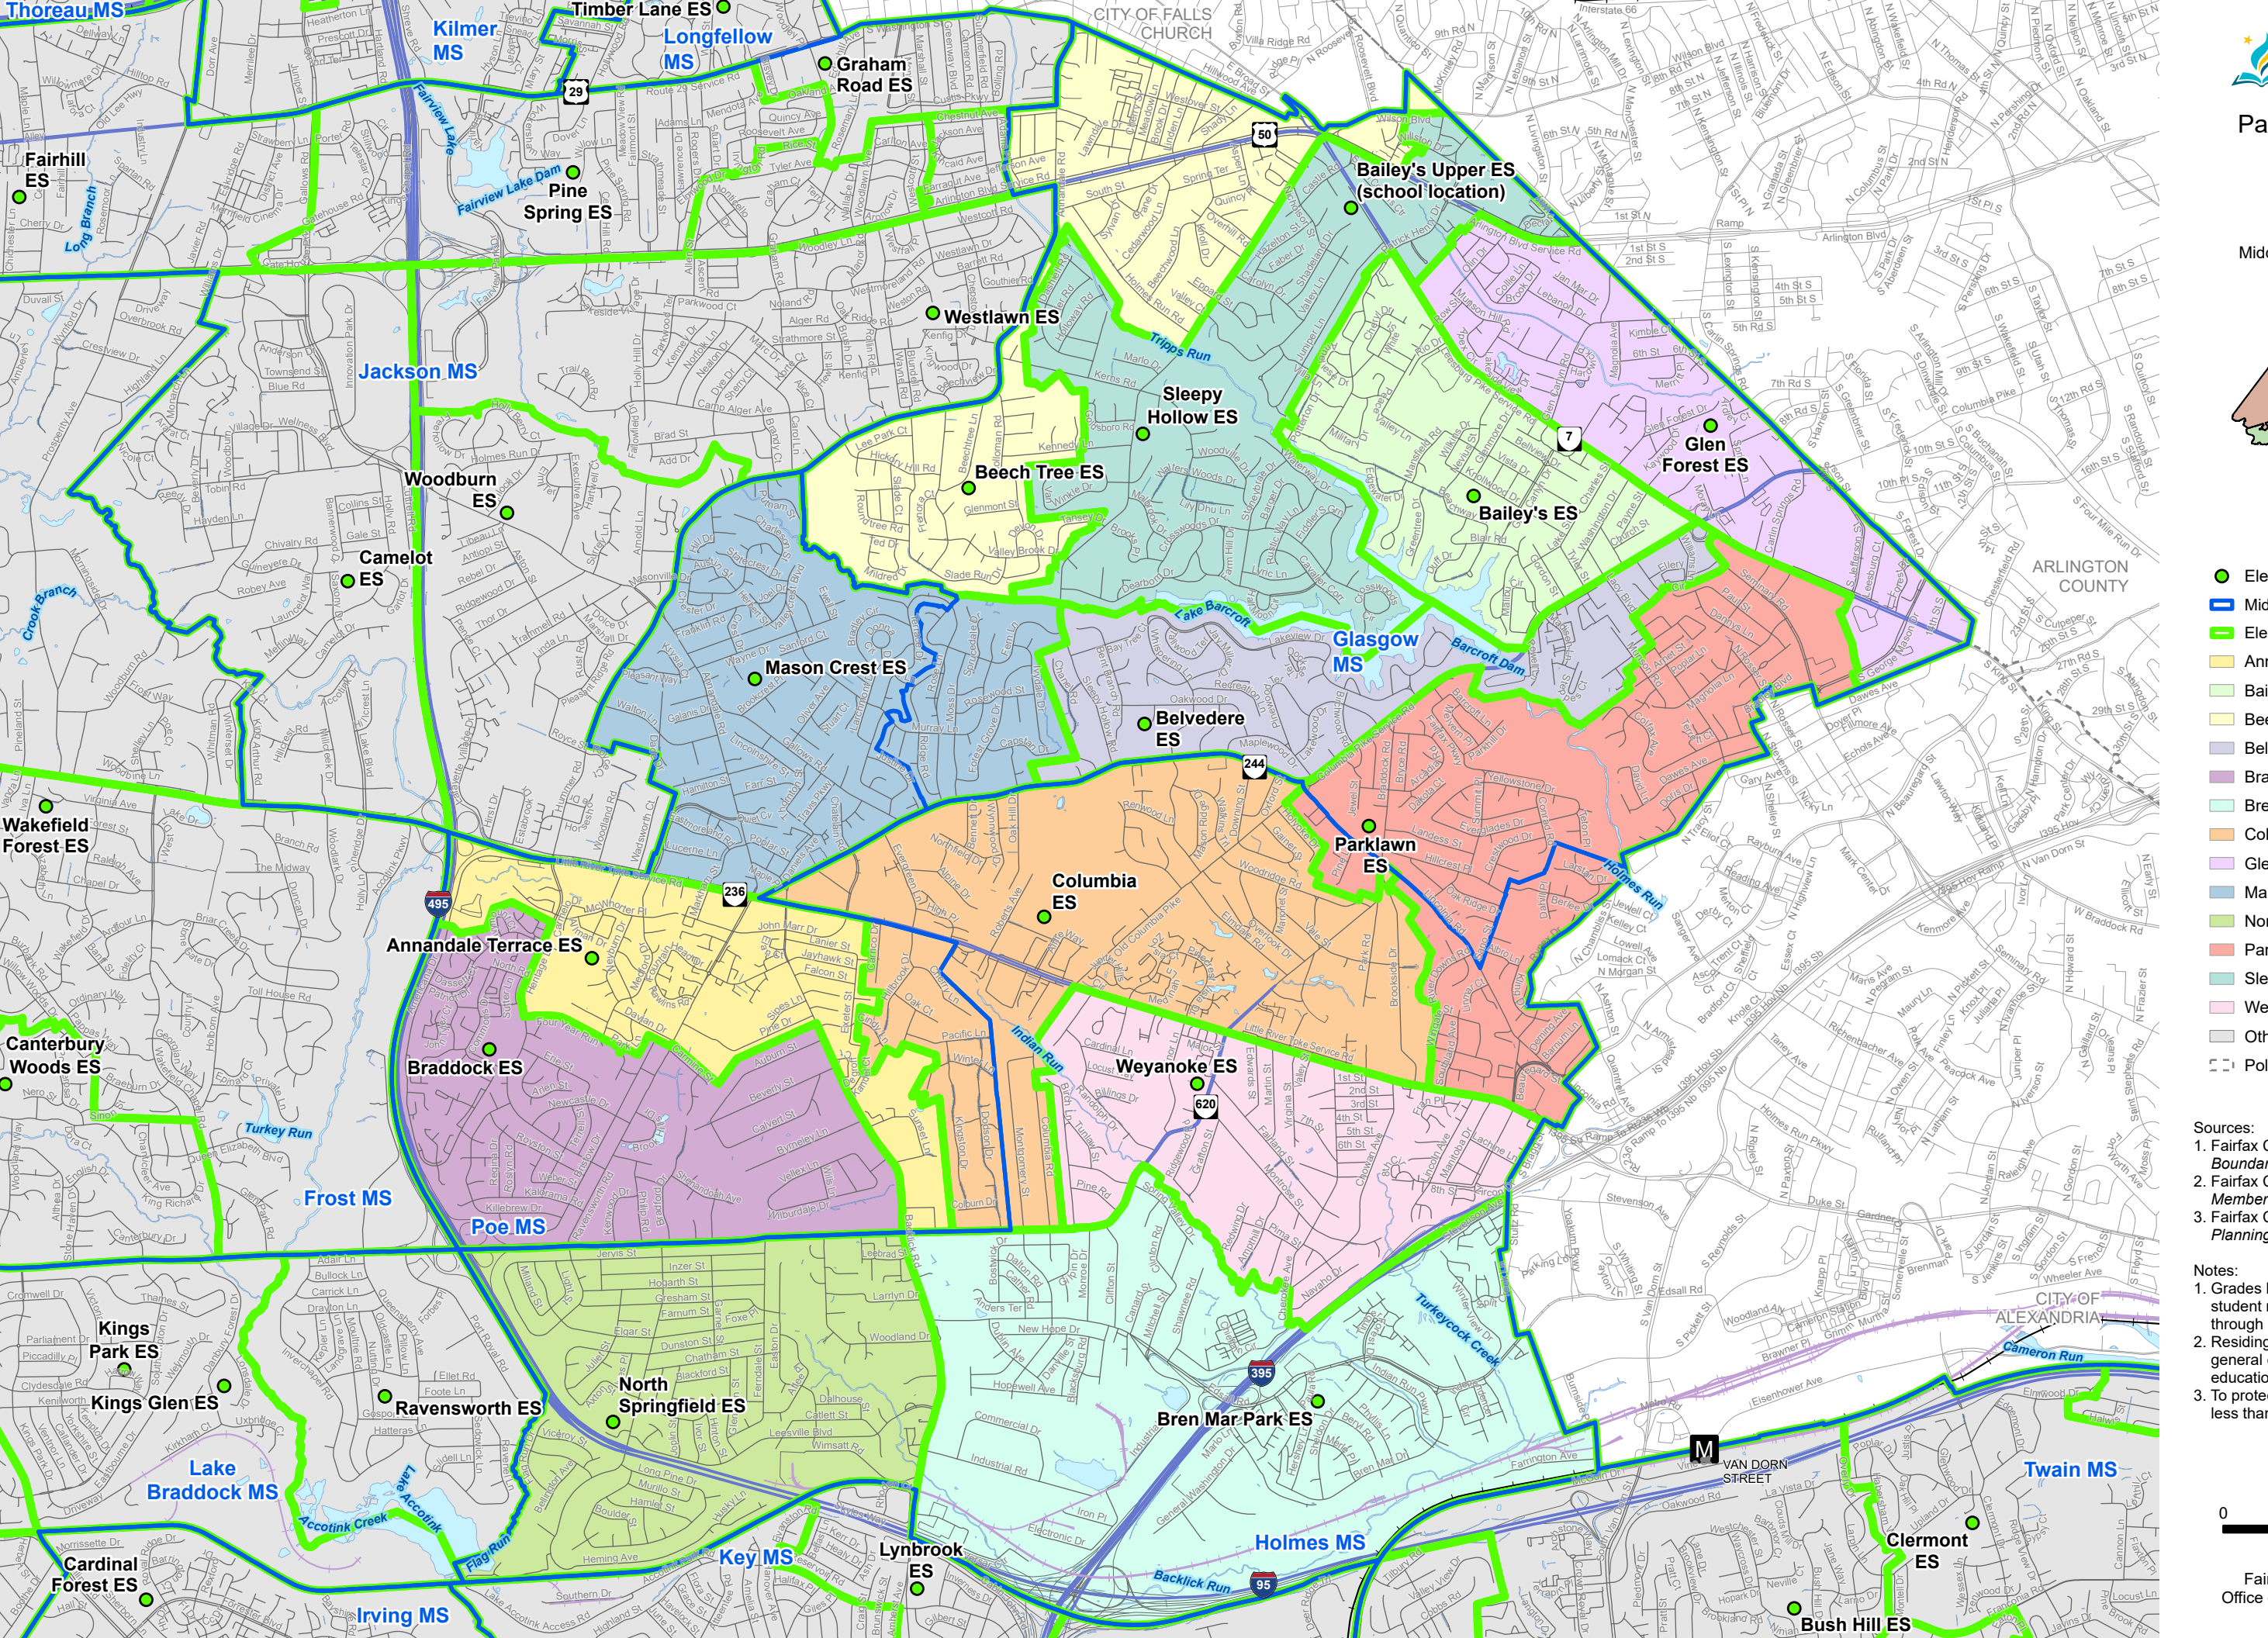

Parklawn Elementary School (ES) Boundary Study

ES Boundaries and High School (HS) Boundaries

- Elementary School Locations
- High School Boundaries
- Elementary School Boundaries
- Annandale Terrace ES
- Bailey's ES and Bailey's Upper ES
- Beech Tree ES
- Belvedere ES
- Braddock ES
- Bren Mar Park ES
- Columbia ES
- Glen Forest ES
- Mason Crest ES
- North Springfield ES
- Parklawn ES
- Sleepy Hollow ES
- Weyanoke ES
- Other ES Boundaries
- Political Jurisdictions

Sources:
 1. Fairfax County Public Schools, *School Boundaries*, 2024.
 2. Fairfax County Public Schools, *Certified Membership*, SY 2024-25.
 3. Fairfax County Public Schools, *Student Planning Areas*, 2024.

Parklawn Elementary School (ES) Boundary Study

ES Boundaries and Middle School (MS) Boundaries

- Elementary School Locations
- Middle School Boundaries
- Elementary School Boundaries
- Annandale Terrace ES
- Bailey's ES and Bailey's Upper ES
- Beech Tree ES
- Belvedere ES
- Braddock ES
- Bren Mar Park ES
- Columbia ES
- Glen Forest ES
- Mason Crest ES
- North Springfield ES
- Parklawn ES
- Sleepy Hollow ES
- Weyanoke ES
- Other ES Boundaries
- Political Jurisdictions

Parklawn Elementary School (ES) Boundary Study

Student Planning Areas (SPA) and Residing ES Students

- Elementary School Locations
- SPAs
- Annandale Terrace ES
- Bailey's ES and Bailey's Upper ES
- Beech Tree ES
- Belvedere ES
- Braddock ES
- Bren Mar Park ES
- Columbia ES
- Glen Forest ES
- Mason Crest ES
- North Springfield ES
- Parklawn ES
- Sleepy Hollow ES
- Weyanoke ES
- Other ES Boundaries
- Political Jurisdictions