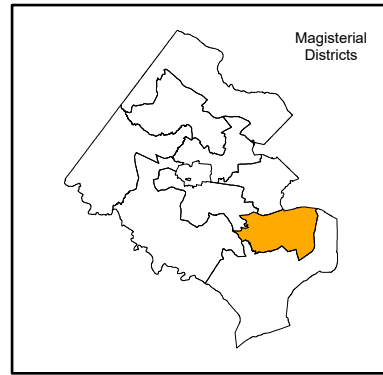

Franconia Magisterial District With School Locations and High School (HS) Boundaries School Year (SY) 2024-25

This magisterial map identifies schools having all or partial boundaries within the district.

- Elementary School
- Middle School
- High School
- △ Future School/Center
- Administrative Center
- Support Center
- Other
- Edison HS Boundary
- Hayfield HS Boundary
- Lewis HS Boundary
- Mount Vernon HS Boundary
- West Potomac HS Boundary
- West Springfield HS Boundary