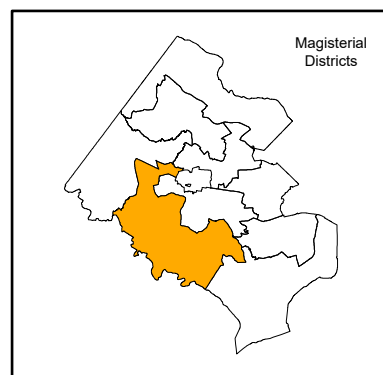

Springfield Magisterial District With School Locations and High School (HS) Boundaries School Year (SY) 2024-25

This magisterial map identifies schools having all or partial boundaries within the district.

- Elementary School
- Middle School
- High School
- ▲ Site
- Other
- Centreville HS Boundary
- Chantilly HS Boundary
- Fairfax HS Boundary
- Lake Braddock HS Boundary
- Lewis HS Boundary
- Oakton HS Boundary
- Robinson HS Boundary
- South County HS Boundary
- West Springfield HS Boundary
- Woodson HS Boundary