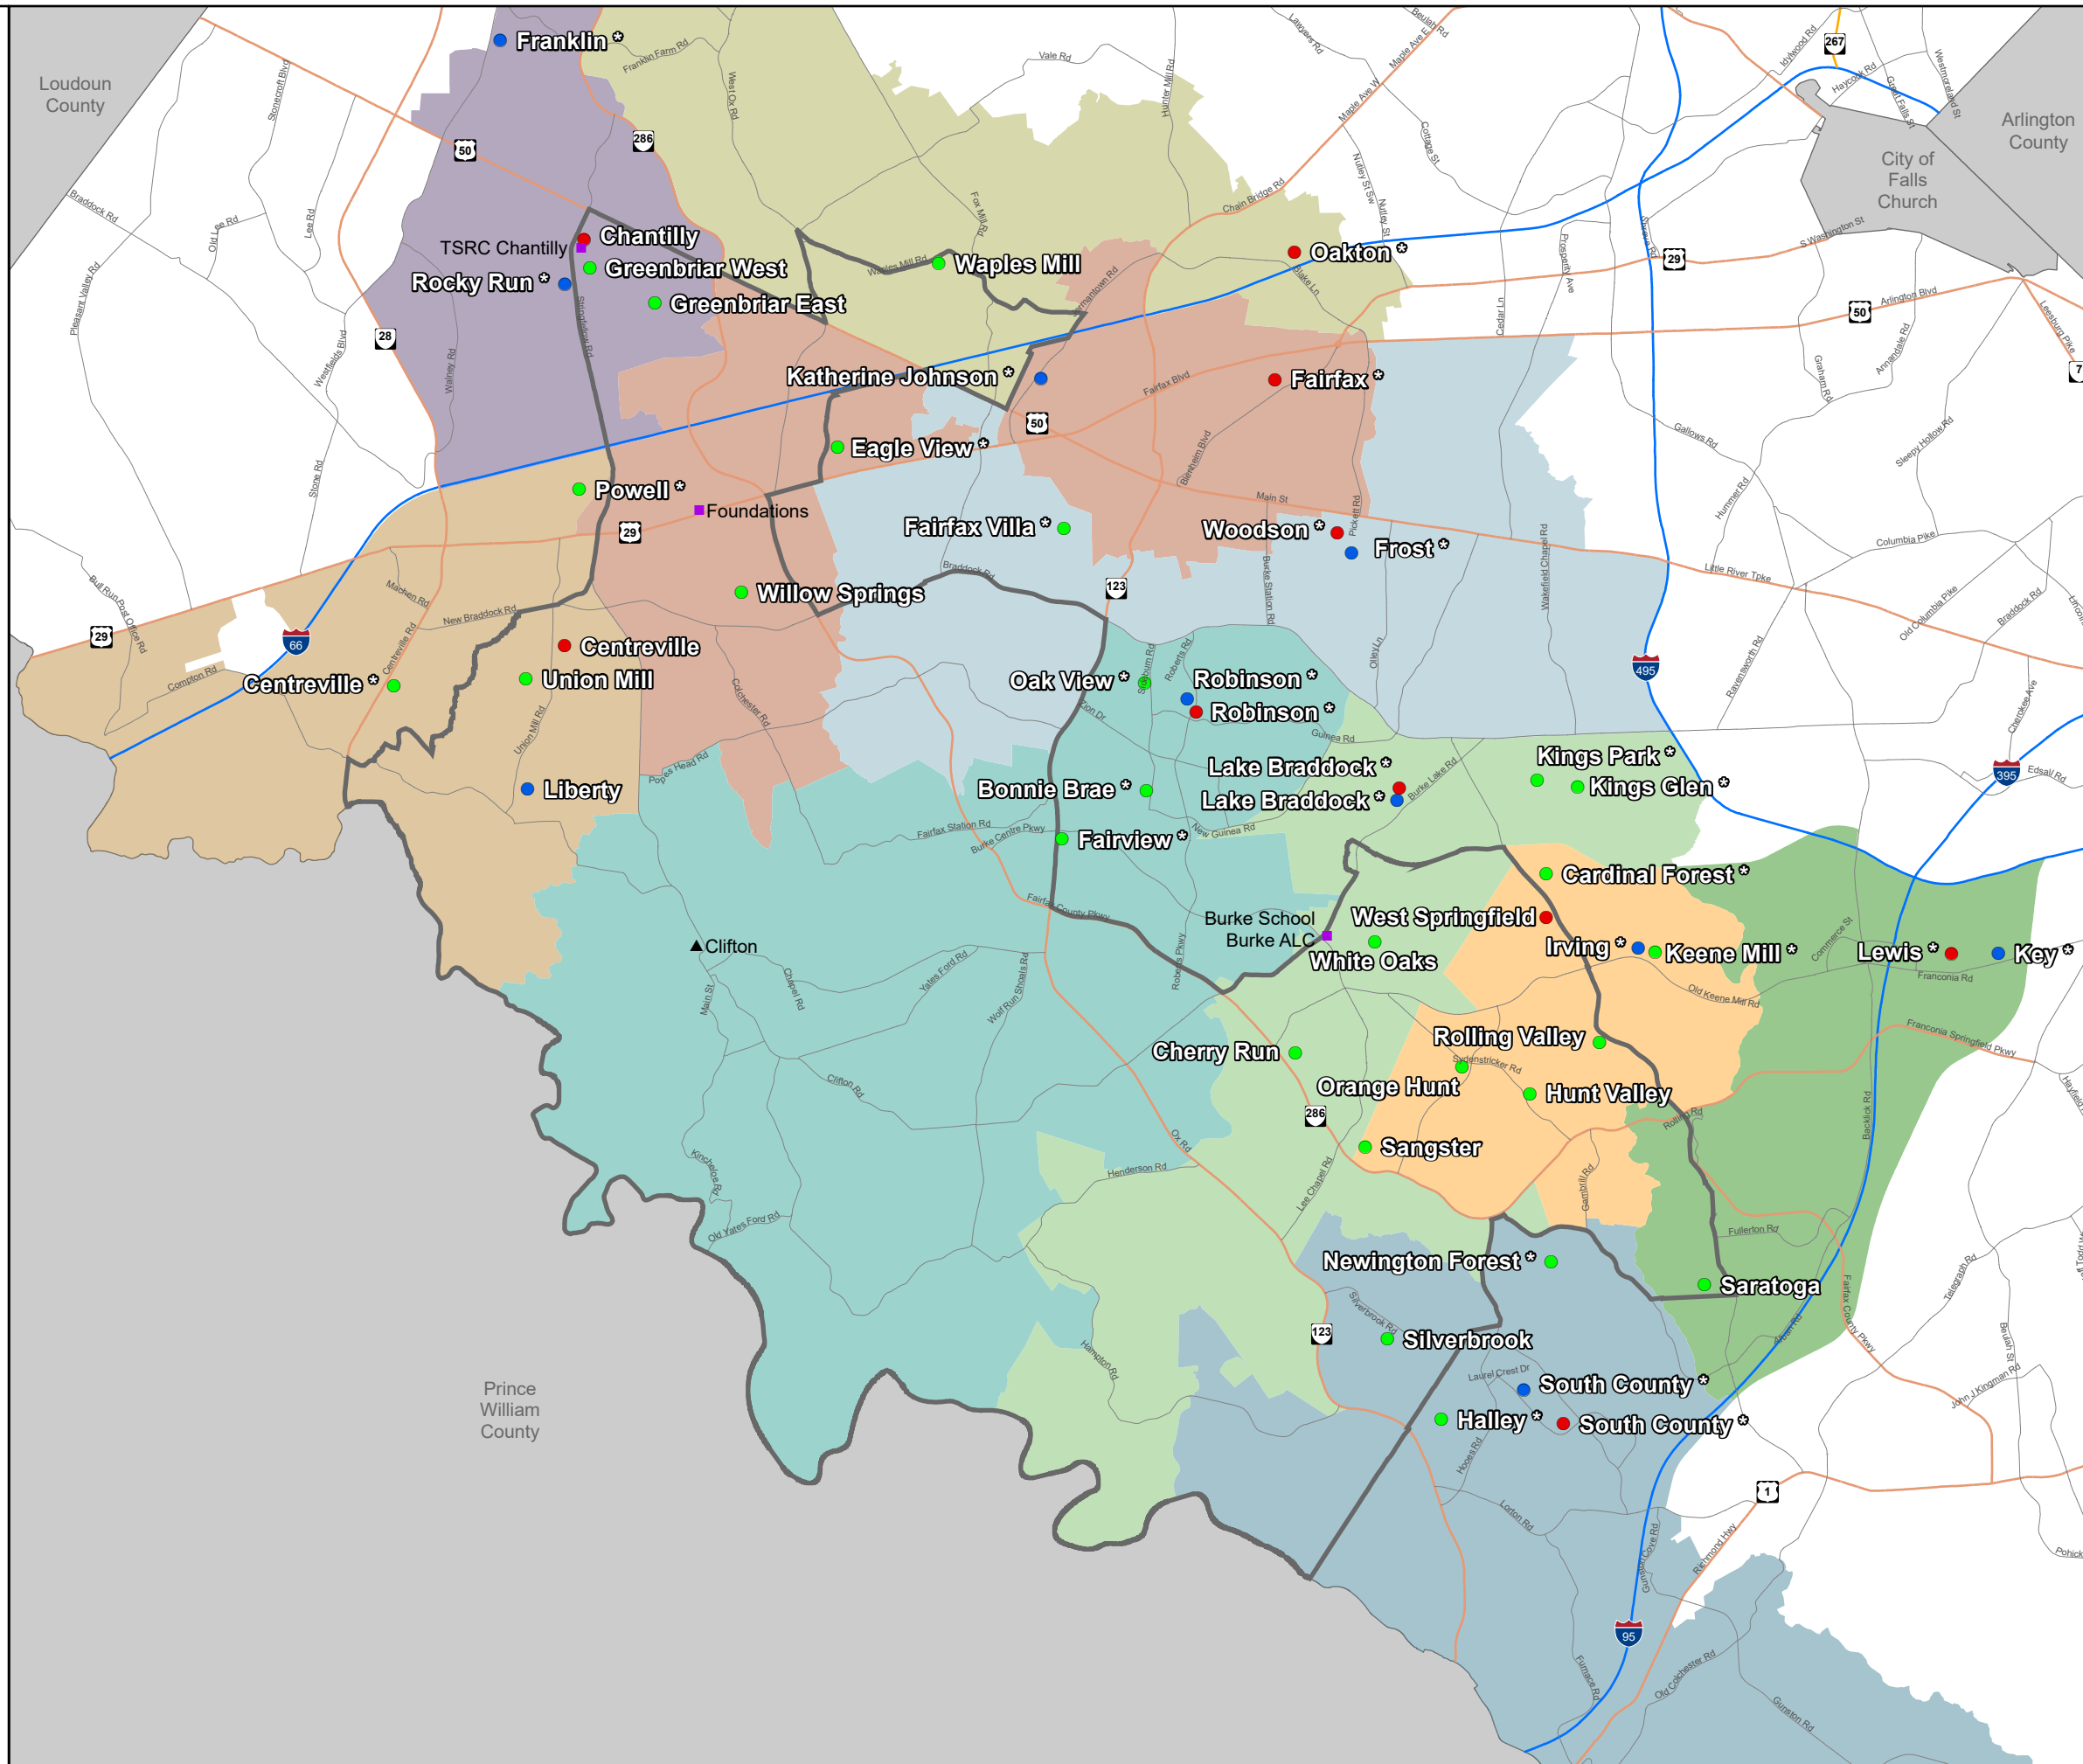

Springfield Magisterial District With School Locations and High School (HS) Boundaries School Year (SY) 2024-25

This magisterial map identifies schools having all or partial boundaries within the district.

- Elementary School
- Middle School
- High School
- ▲ Site
- Other
- Centreville HS Boundary
- Chantilly HS Boundary
- Fairfax HS Boundary
- Lake Braddock HS Boundary
- Lewis HS Boundary
- Oakton HS Boundary
- Robinson HS Boundary
- South County HS Boundary
- West Springfield HS Boundary
- Woodson HS Boundary

High Schools

- Centreville
- Chantilly
- Fairfax
- Lake Braddock *
- Lewis *
- Oakton *
- Robinson *
- South County *
- West Springfield
- Woodson *

Middle Schools

- Franklin *
- Frost *
- Irving *
- Katherine Johnson *
- Key *
- Lake Braddock *
- Liberty
- Robinson *
- Rocky Run *
- South County *

Elementary Schools

- | | | |
|-------------------|--------------------|----------------|
| Bonnie Brae * | Halley * | Rolling Valley |
| Cardinal Forest * | Hunt Valley | Sangster |
| Centreville * | Keene Mill * | Saratoga |
| Cherry Run | Kings Glen * | Silverbrook |
| Eagle View * | Kings Park * | Union Mill |
| Fairfax Villa * | Newington Forest * | Waples Mill |
| Fairview * | Oak View * | White Oaks |
| Greenbriar East | Orange Hunt | Willow Springs |
| Greenbriar West | Powell * | |