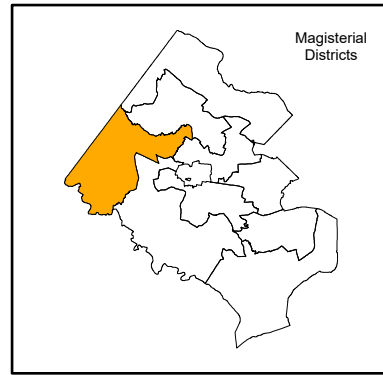

# Sully Magisterial District With School Locations and High School (HS) Boundaries School Year (SY) 2024-25

This magisterial map identifies schools having all or partial boundaries within the district.

- Elementary School
- Middle School
- High School
- △ Future School/Center
- Administrative Center
- Support Center
- Other
- Centreville HS Boundary
- Chantilly HS Boundary
- Fairfax HS Boundary
- Madison HS Boundary
- Oakton HS Boundary
- South Lakes HS Boundary
- Westfield HS Boundary