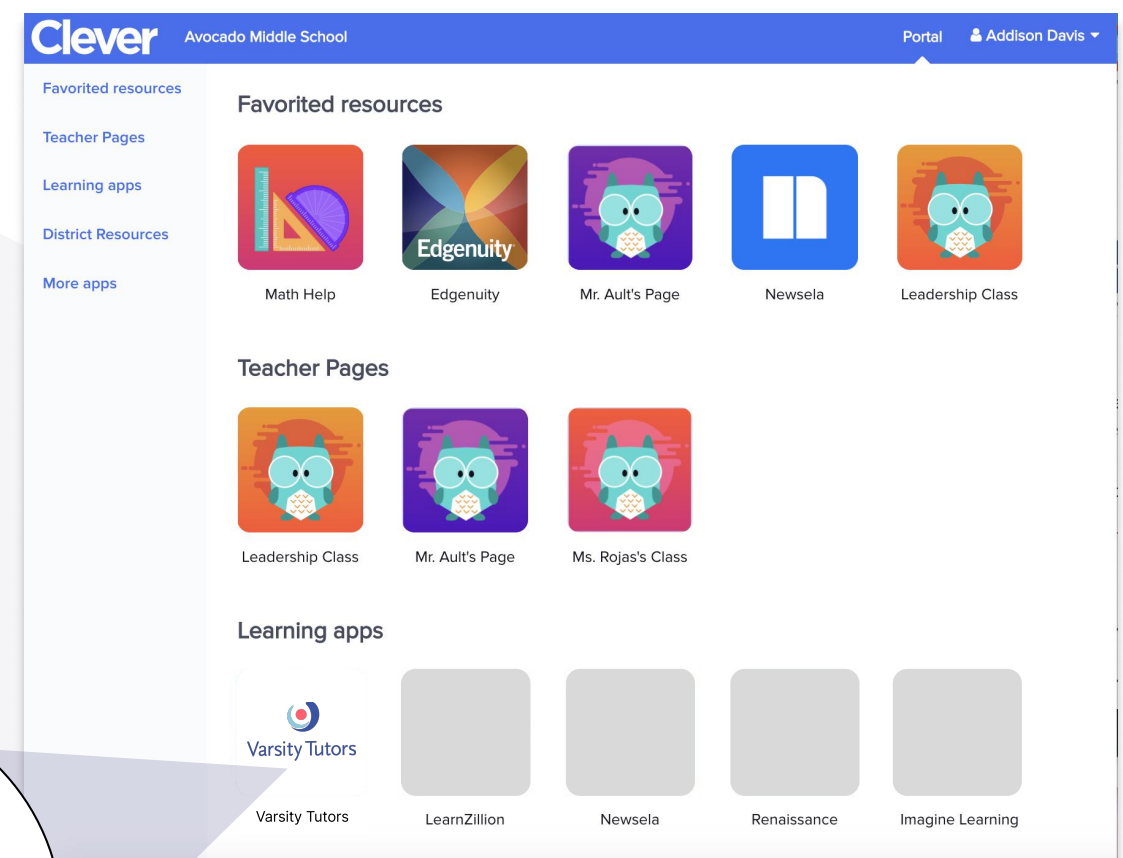

Getting Started

How To Guide: Log In

STEP 1: SIGN IN TO CLEVER

1. Sign in to your Clever dashboard
2. Click the Varsity Tutors application

Learning apps

Varsity Tutors

VIEW YOUR DASHBOARD

- Your upcoming scheduled live classes will appear at the top of the page for quick access. You can click **(Join your session)** to begin.
- When you log in near the start time of an upcoming live class, a countdown will appear to automatically take you to that class. You can click **(Start Now)** to skip the countdown.